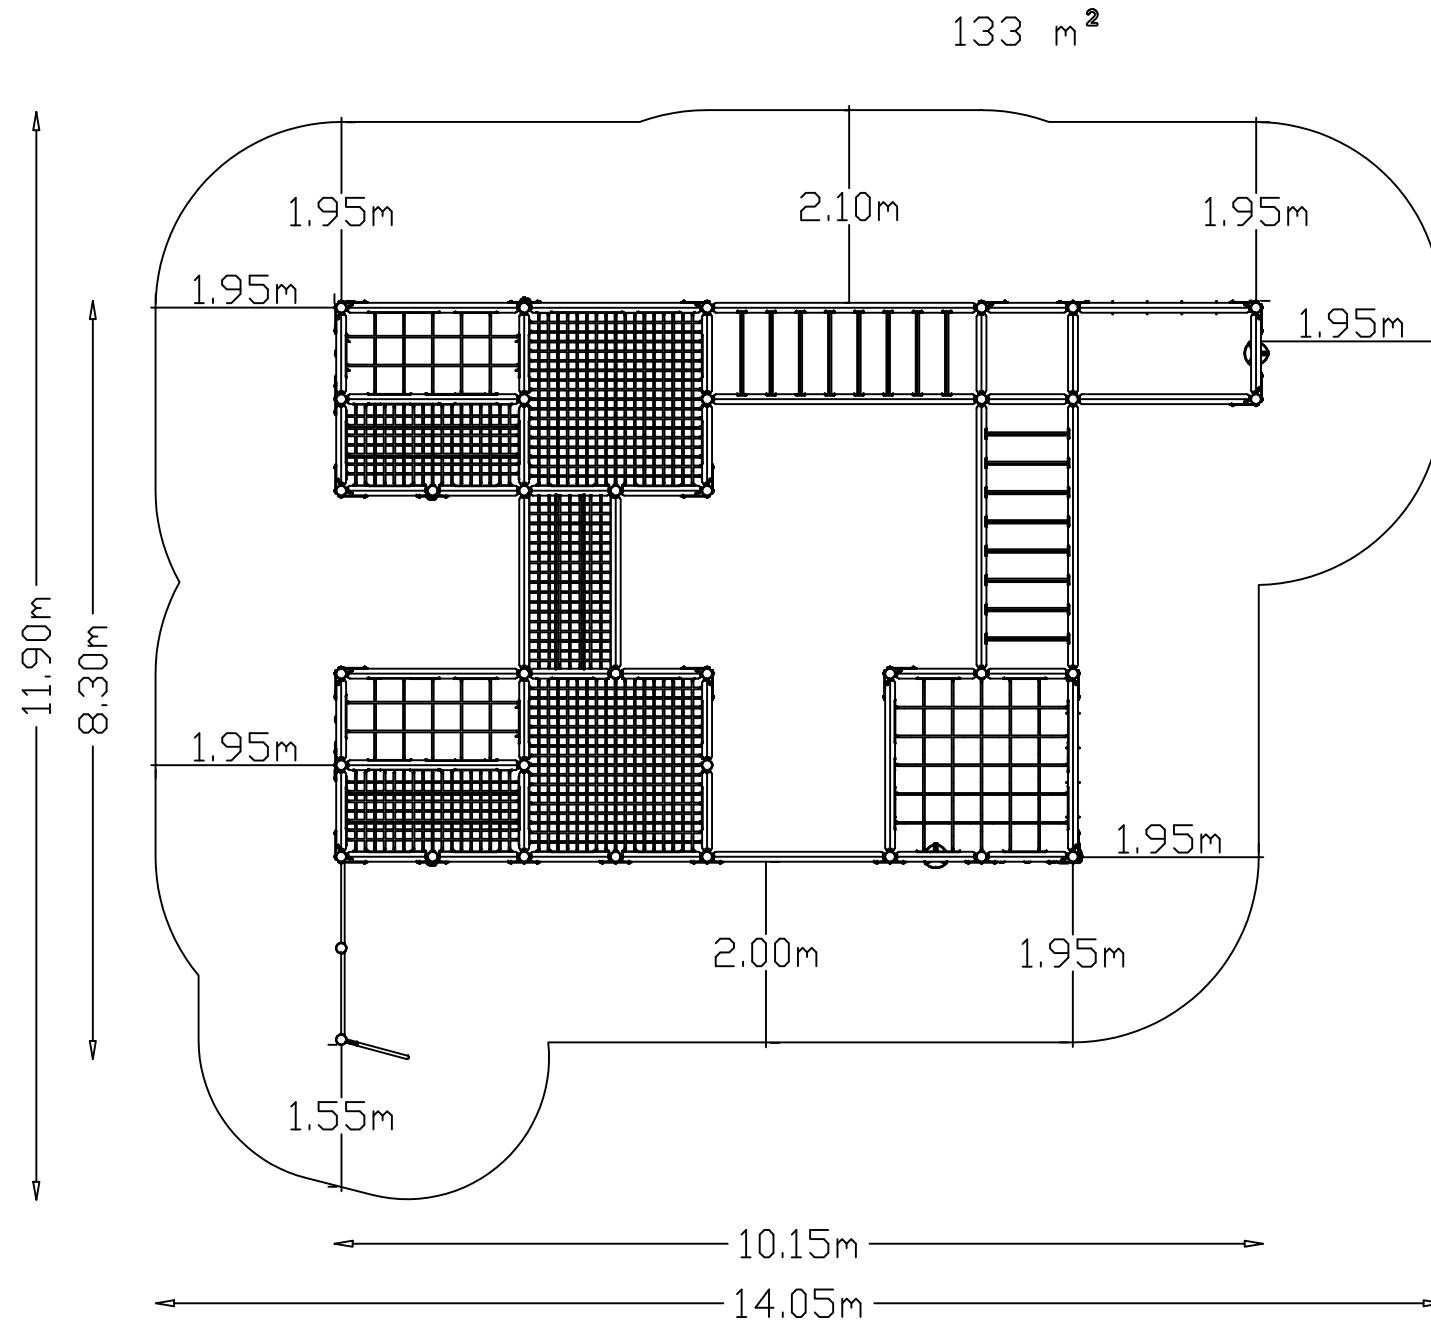

105h

Varje vecka
Every week
Jede woche
Chaque semaine

Varje säsong
Every season
Jedes Jahr
Chaque saison

Step by Step UniPlay

4020
SE 1(3)

HAGS ANEBY, SWEDEN
+46(0)380-47300
www.hags.com

UniPlay Schæffer Towers
8094807
1/14

LN AA 2023-04-21 0