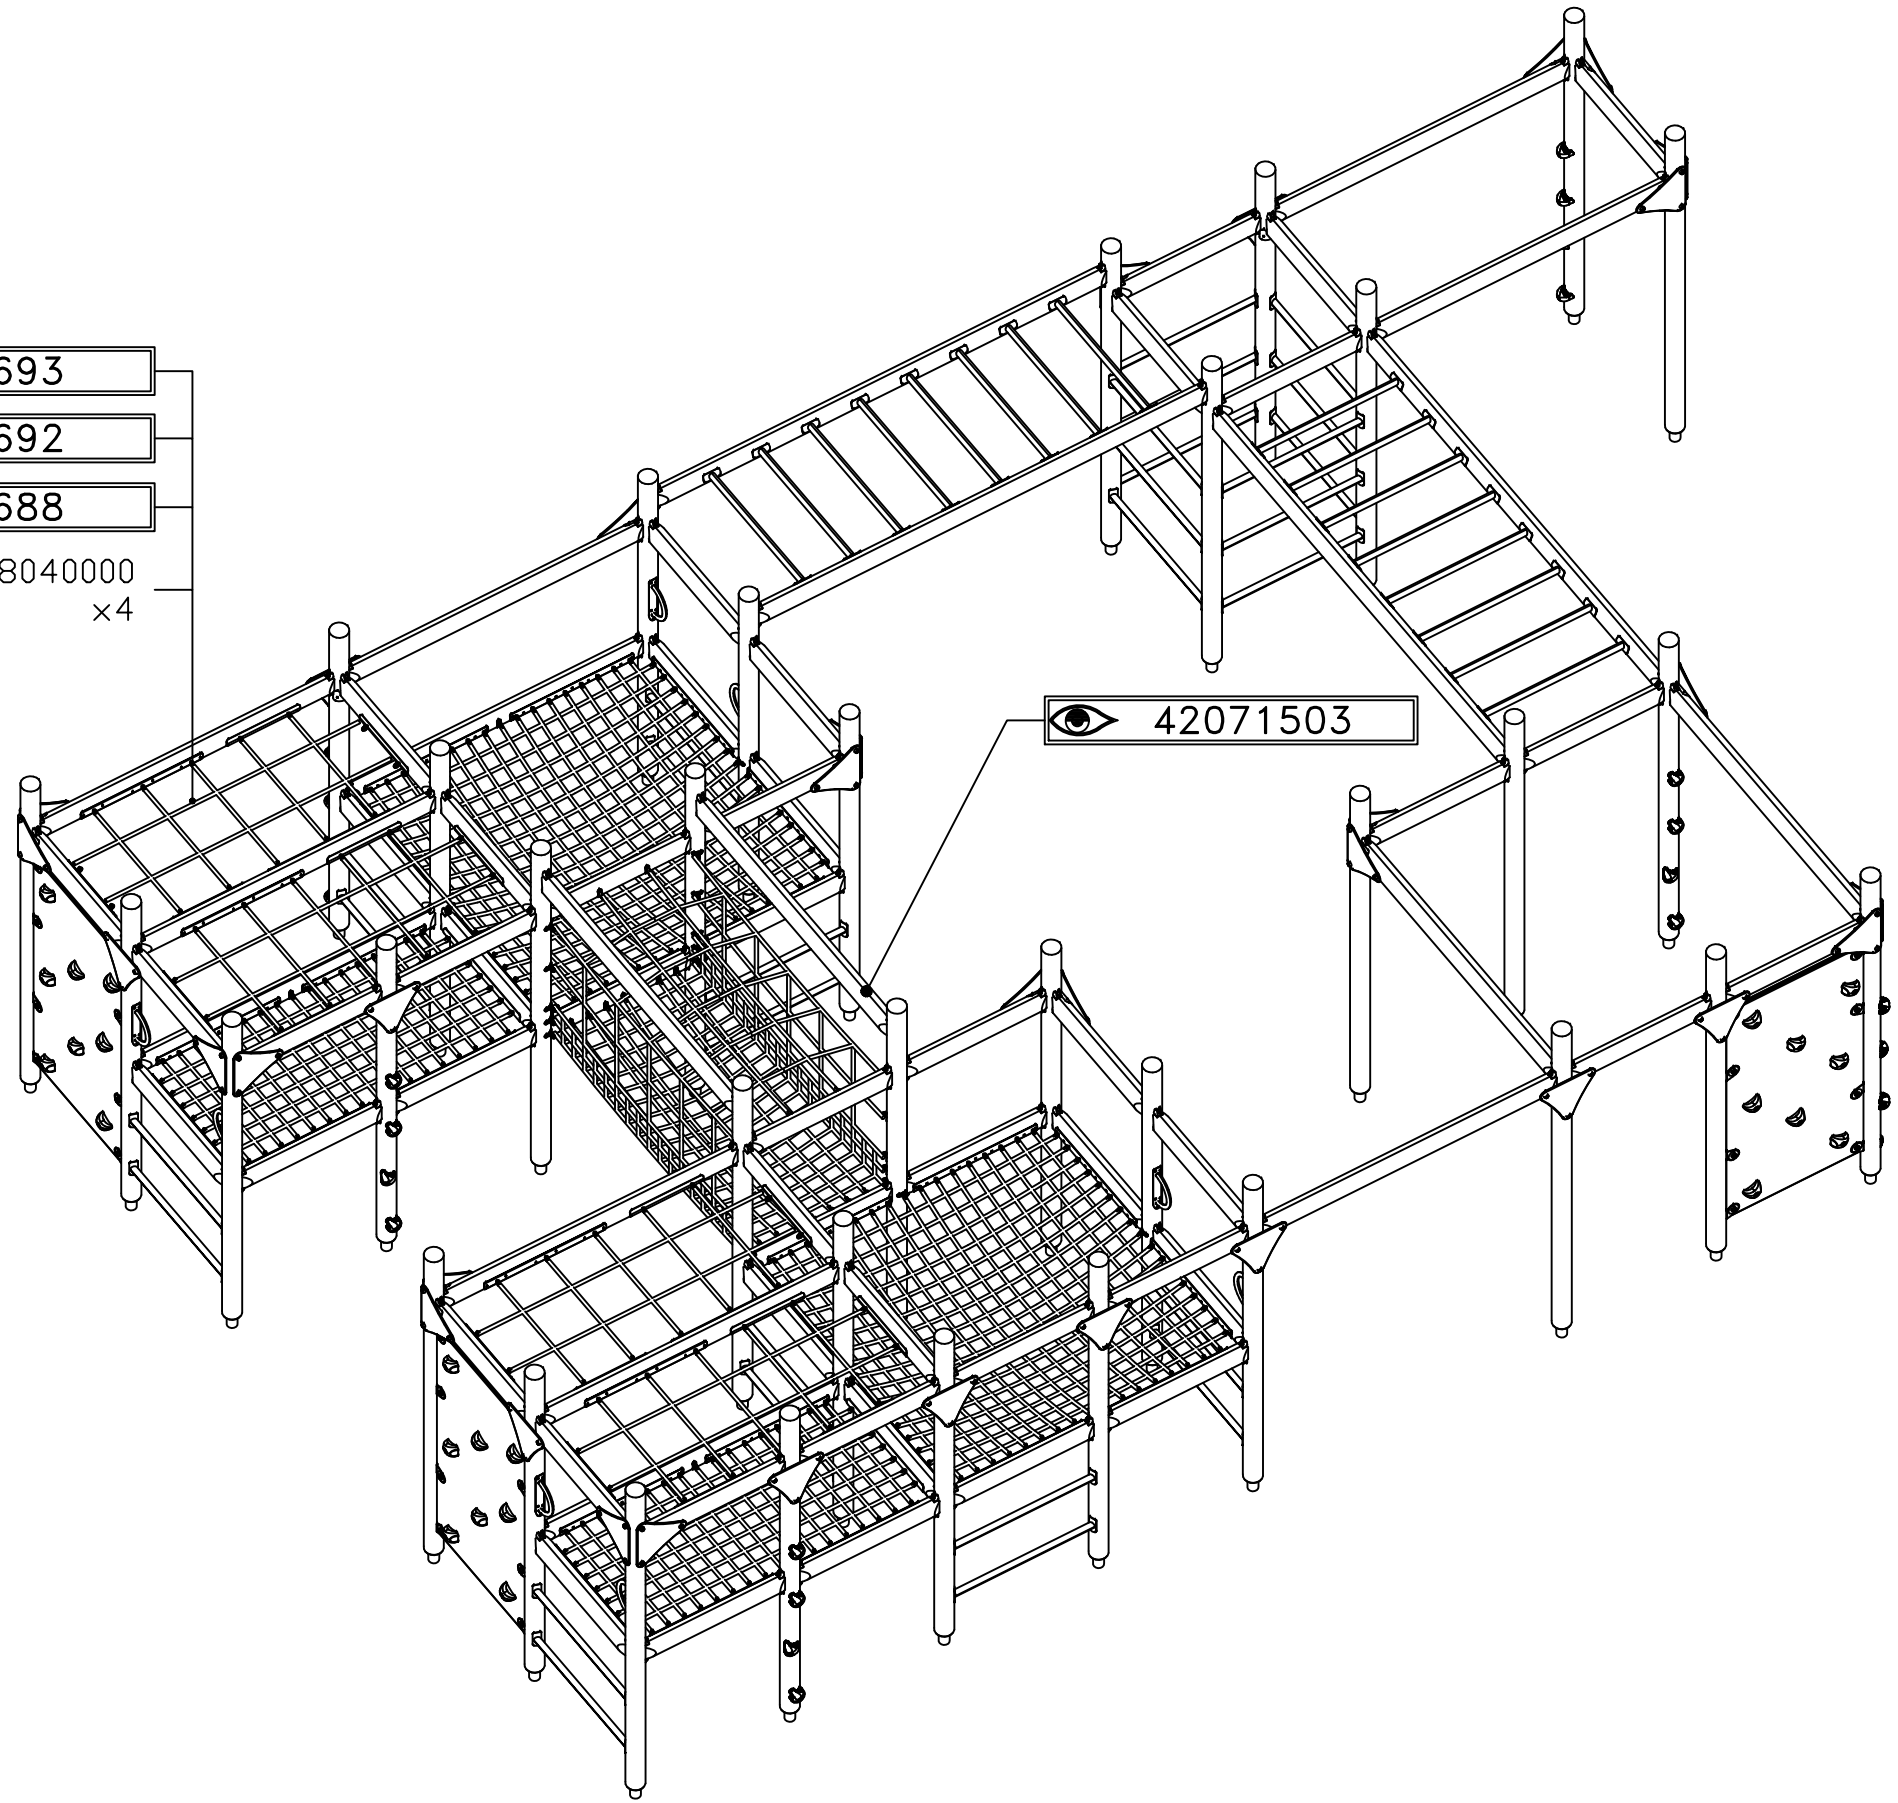

HAGS ANEBY, SWEDEN
+46(0)380-47300
www.hags.com

UniPlay Schæffer Towers
8094807
9/14

LN AA 2023-04-21 0

-  420693
-  420692
-  420688

8040000
x4

 42071503

HAGS ANEBY, SWEDEN
+46(0)380-47300
www.hags.com

UniPlay Schæffer Towers
8094807
10/14