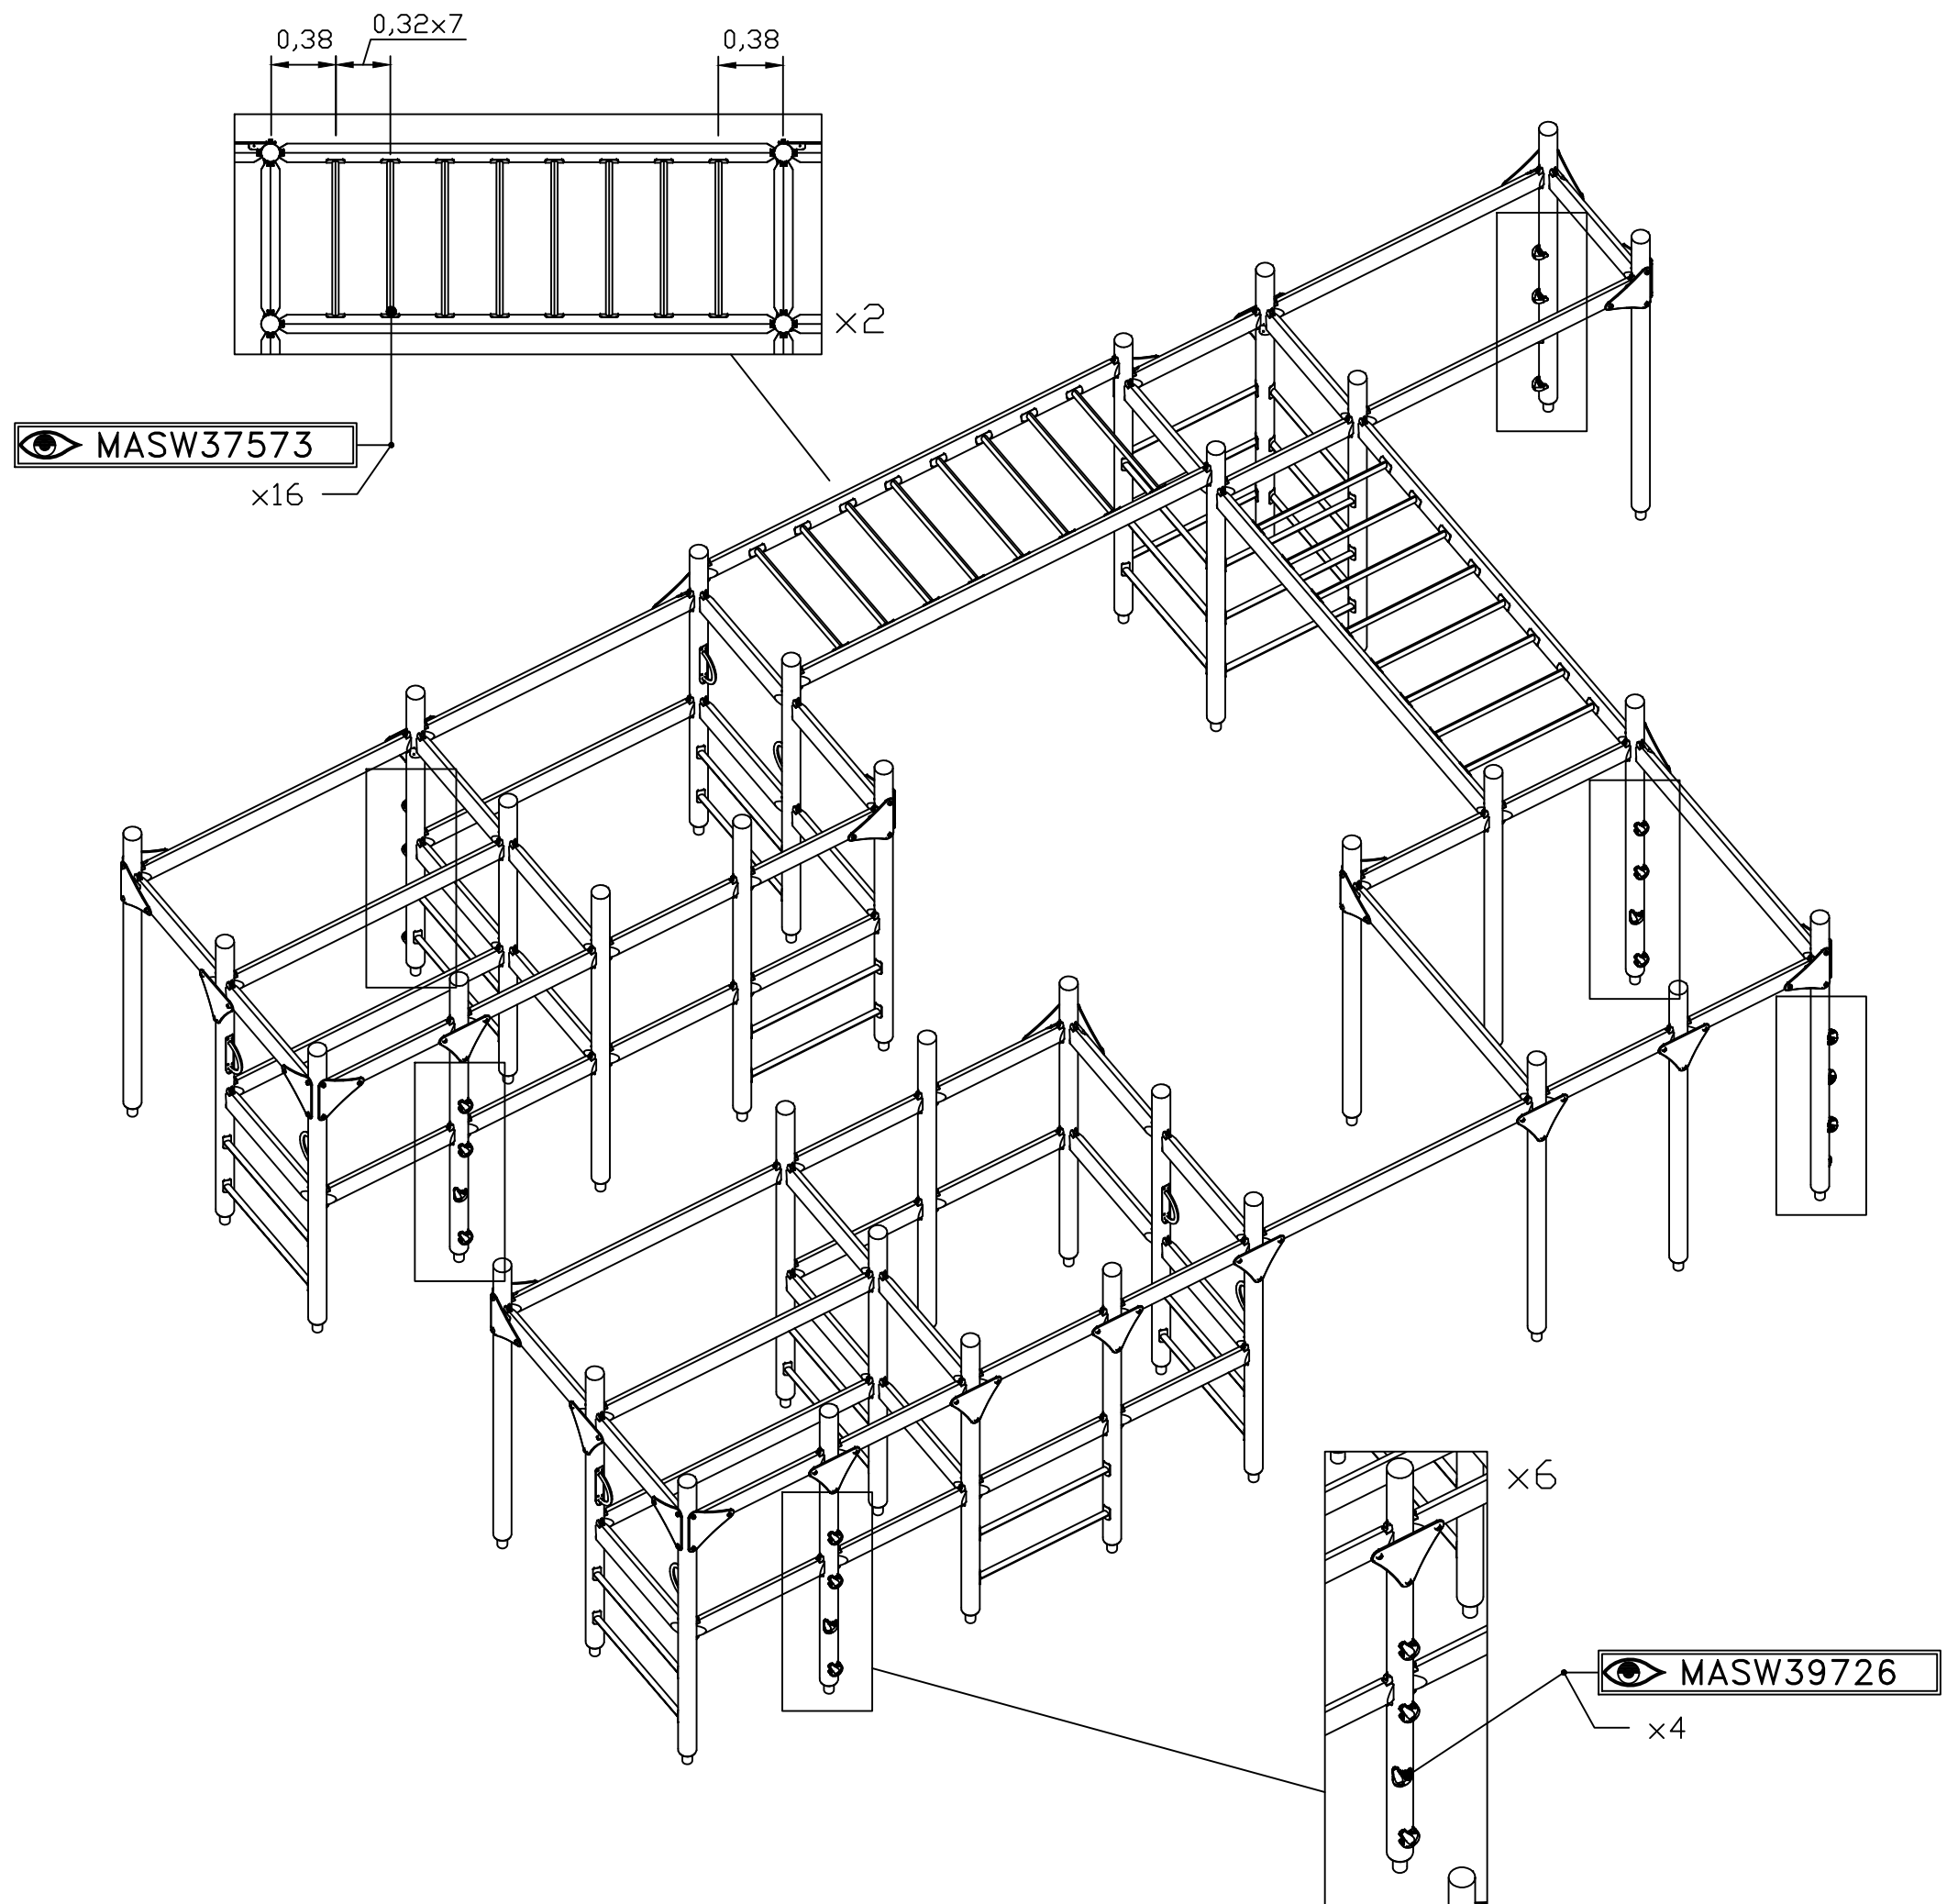

[m]

HAGS ANEBY, SWEDEN
+46(0)380-47300
www.hags.com

UniPlay Schæffer Towers
8094807
8/14

LN AA 2023-04-21 0