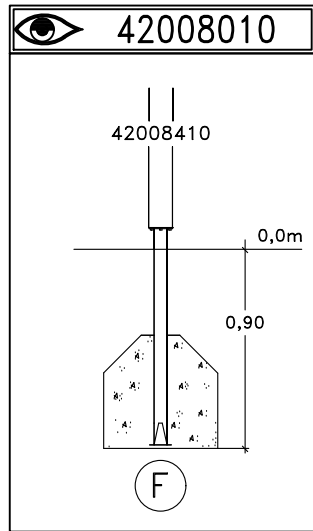

[m]

HAGS ANEBY, SWEDEN
+46(0)380-47300
www.hags.com

UniPlay Schæffer Towers
8094807
2/14

LN AA 2023-04-21 0