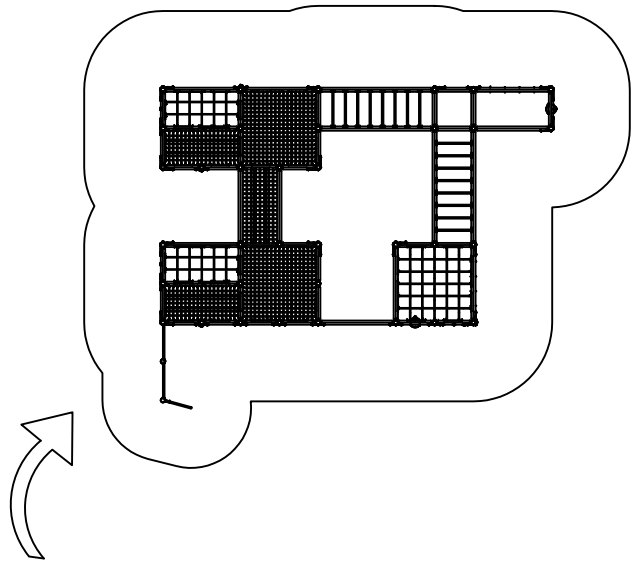

[m]

42070711

x3

HAGS ANEBY, SWEDEN
+46(0)380-47300
www.hags.com

UniPlay Schæffer Towers
8094807
11 / 14

LN AA 2023-04-21 0