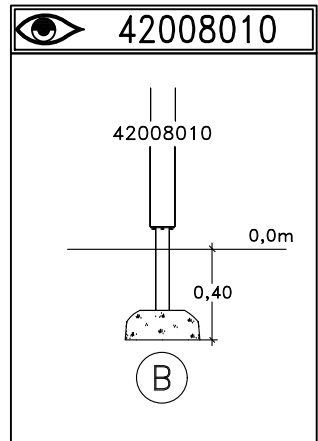

[m]

HAGS ANEBY, SWEDEN
+46(0)380-47300
www.hags.com

UniPlay Schæffer Towers
8094807
2/14

LN AA 2023-04-21 0