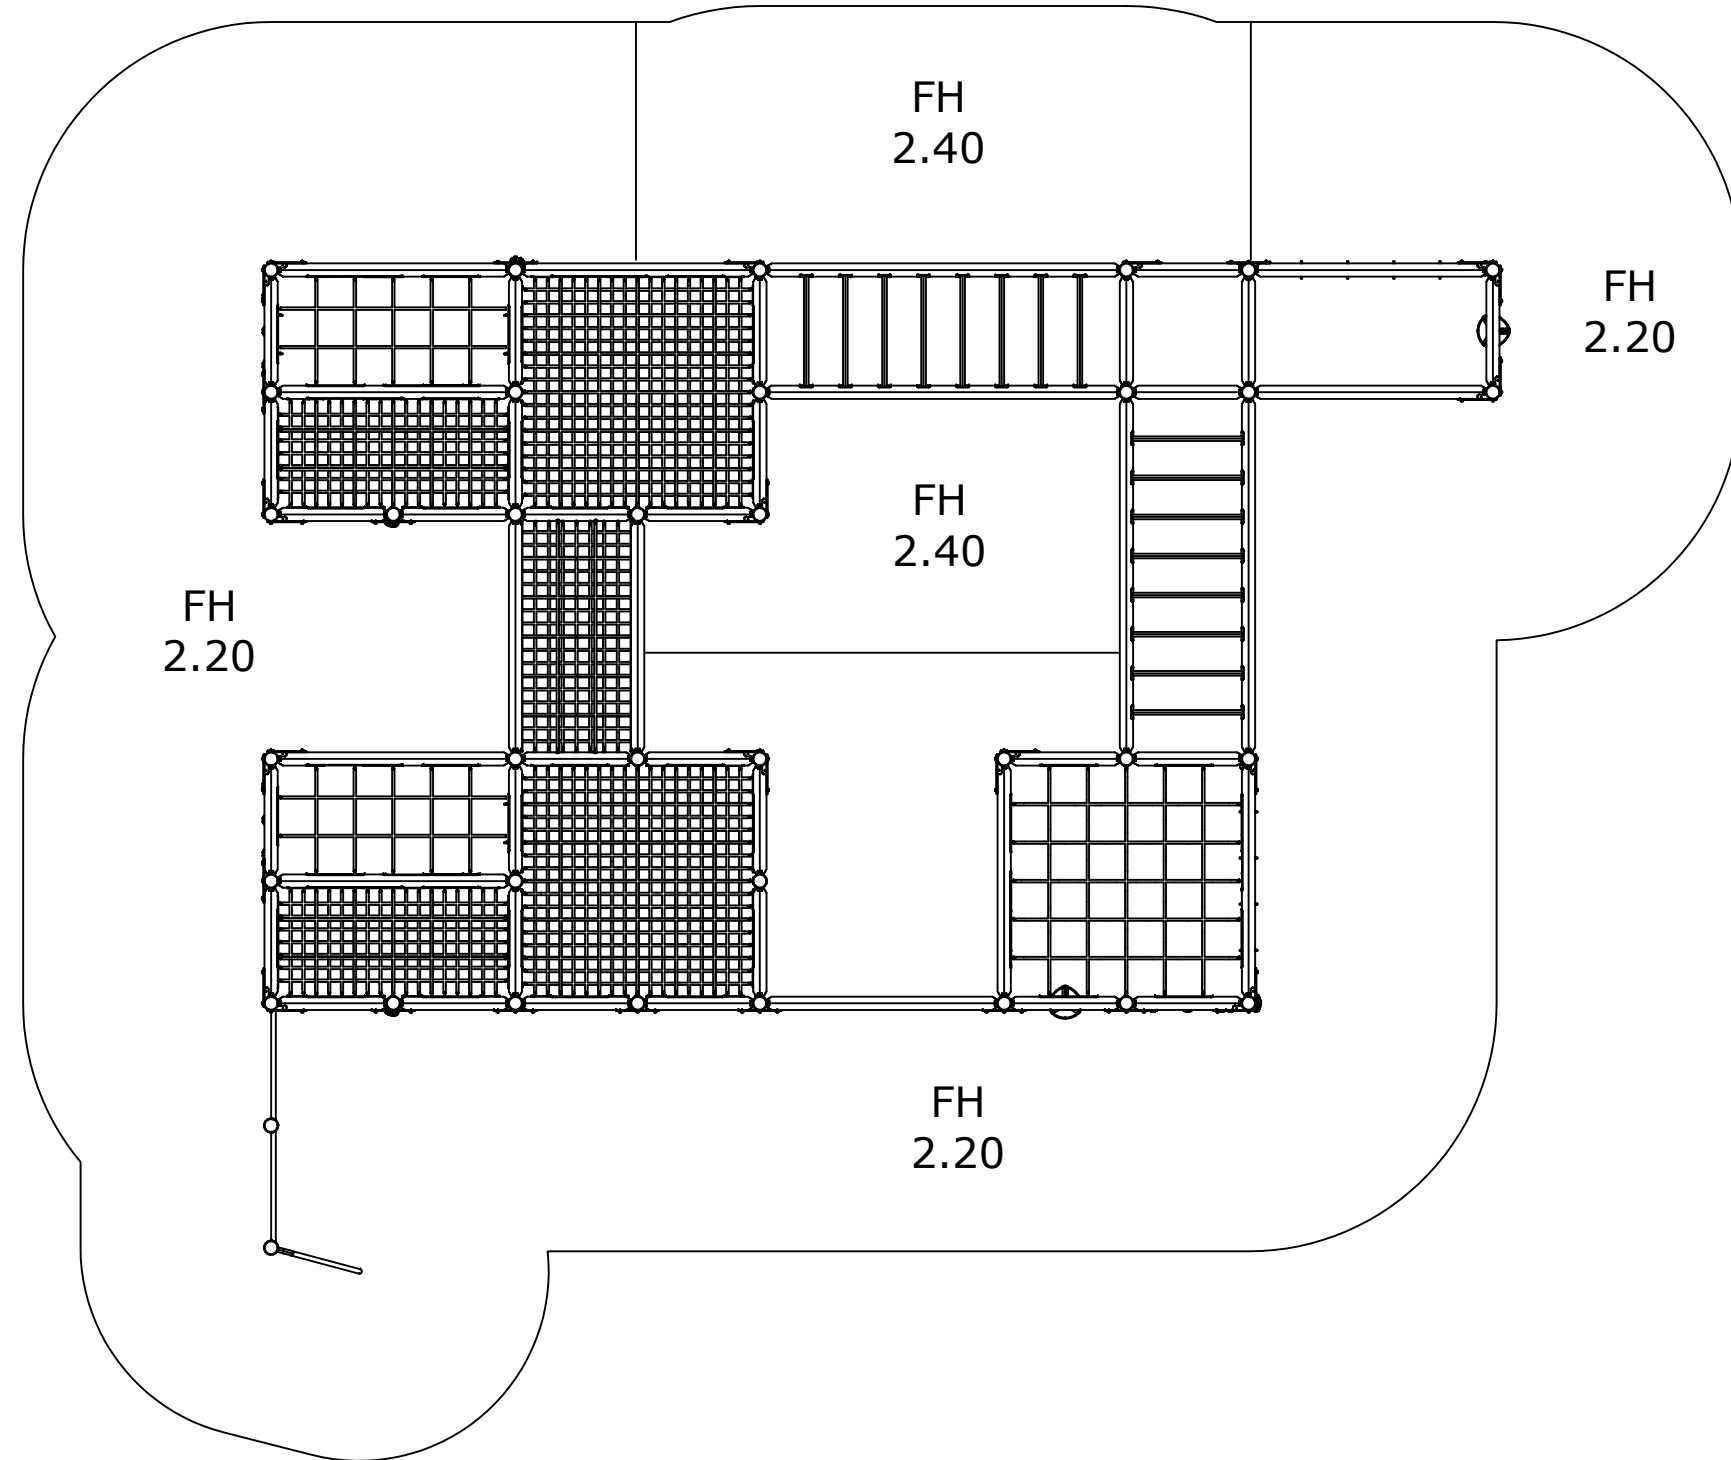

HAGS ANEBY, SWEDEN
+46(0)380-47300
www.hags.com

UniPlay Schæffer Towers
8094807
3/14

LN AA 2023-04-21 0