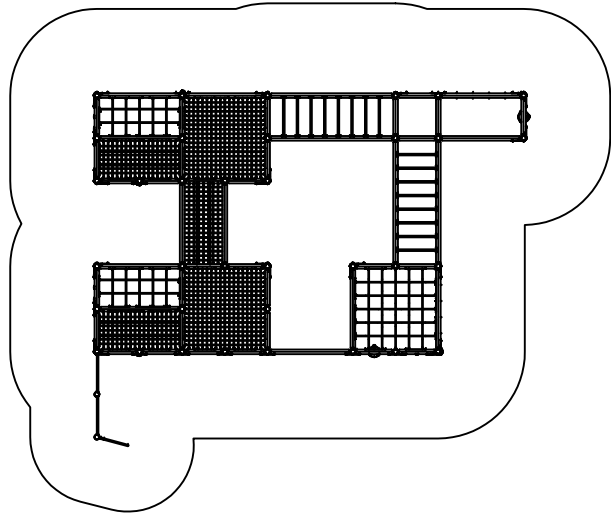

[m]

HAGS ANEBY, SWEDEN
+46(0)380-47300
www.hags.com

UniPlay Schæffer Towers
8094807
2/14

LN AA 2023-04-21 0