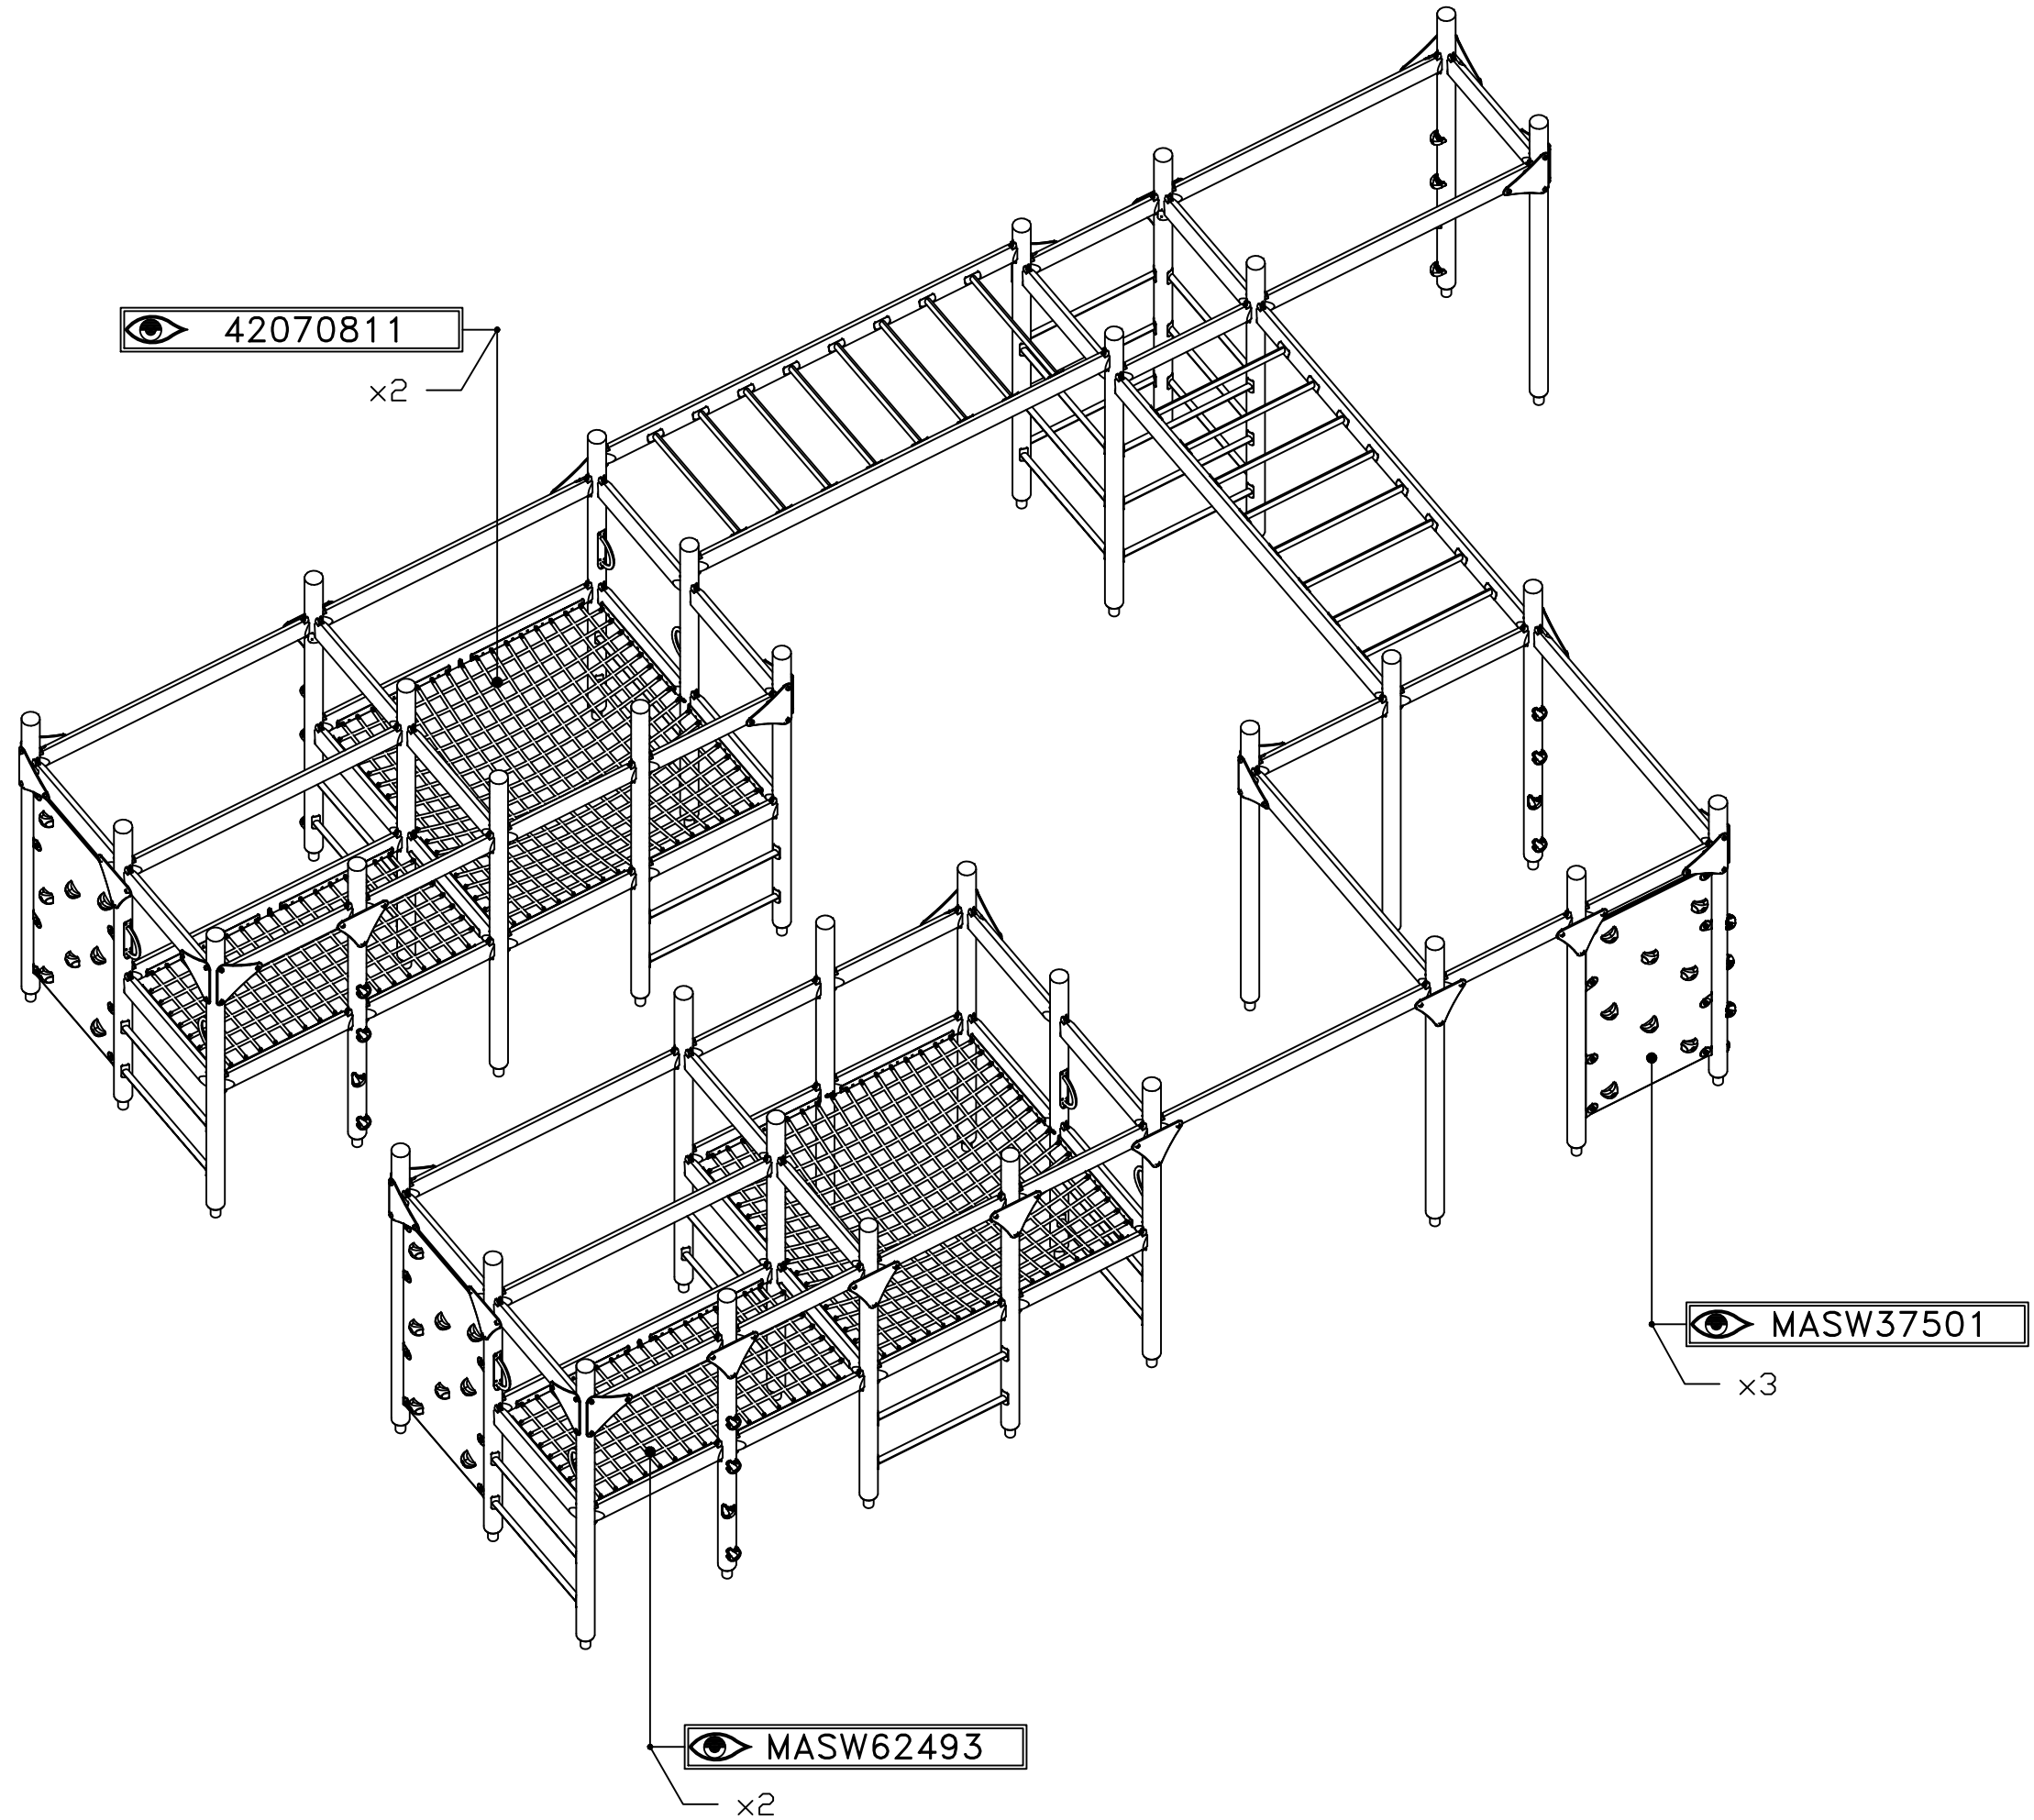

HAGS ANEBY, SWEDEN
+46(0)380-47300
www.hags.com

UniPlay Schæffer Towers
8094807
7/14

LN AA 2023-04-21 0

[m]

HAGS ANEBY, SWEDEN
+46(0)380-47300
www.hags.com

UniPlay Schæffer Towers
8094807
8/14

LN AA 2023-04-21 0