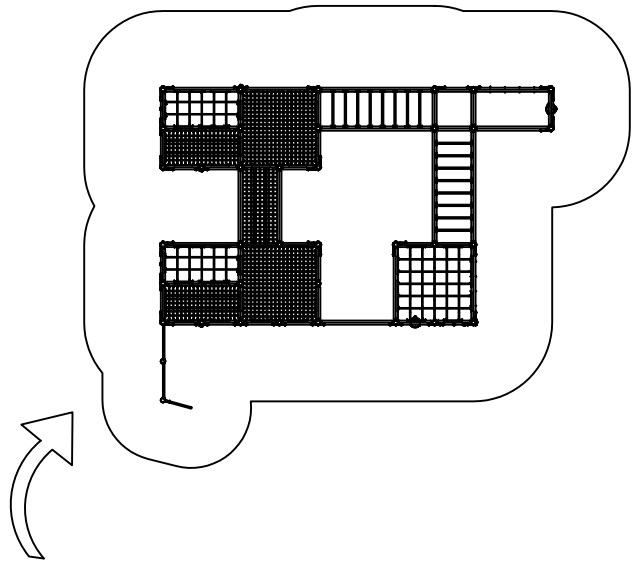

[m]

HAGS ANEBY, SWEDEN
+46(0)380-47300
www.hags.com

UniPlay Schæffer Towers
8094807
8/14

LN AA 2023-04-21 0