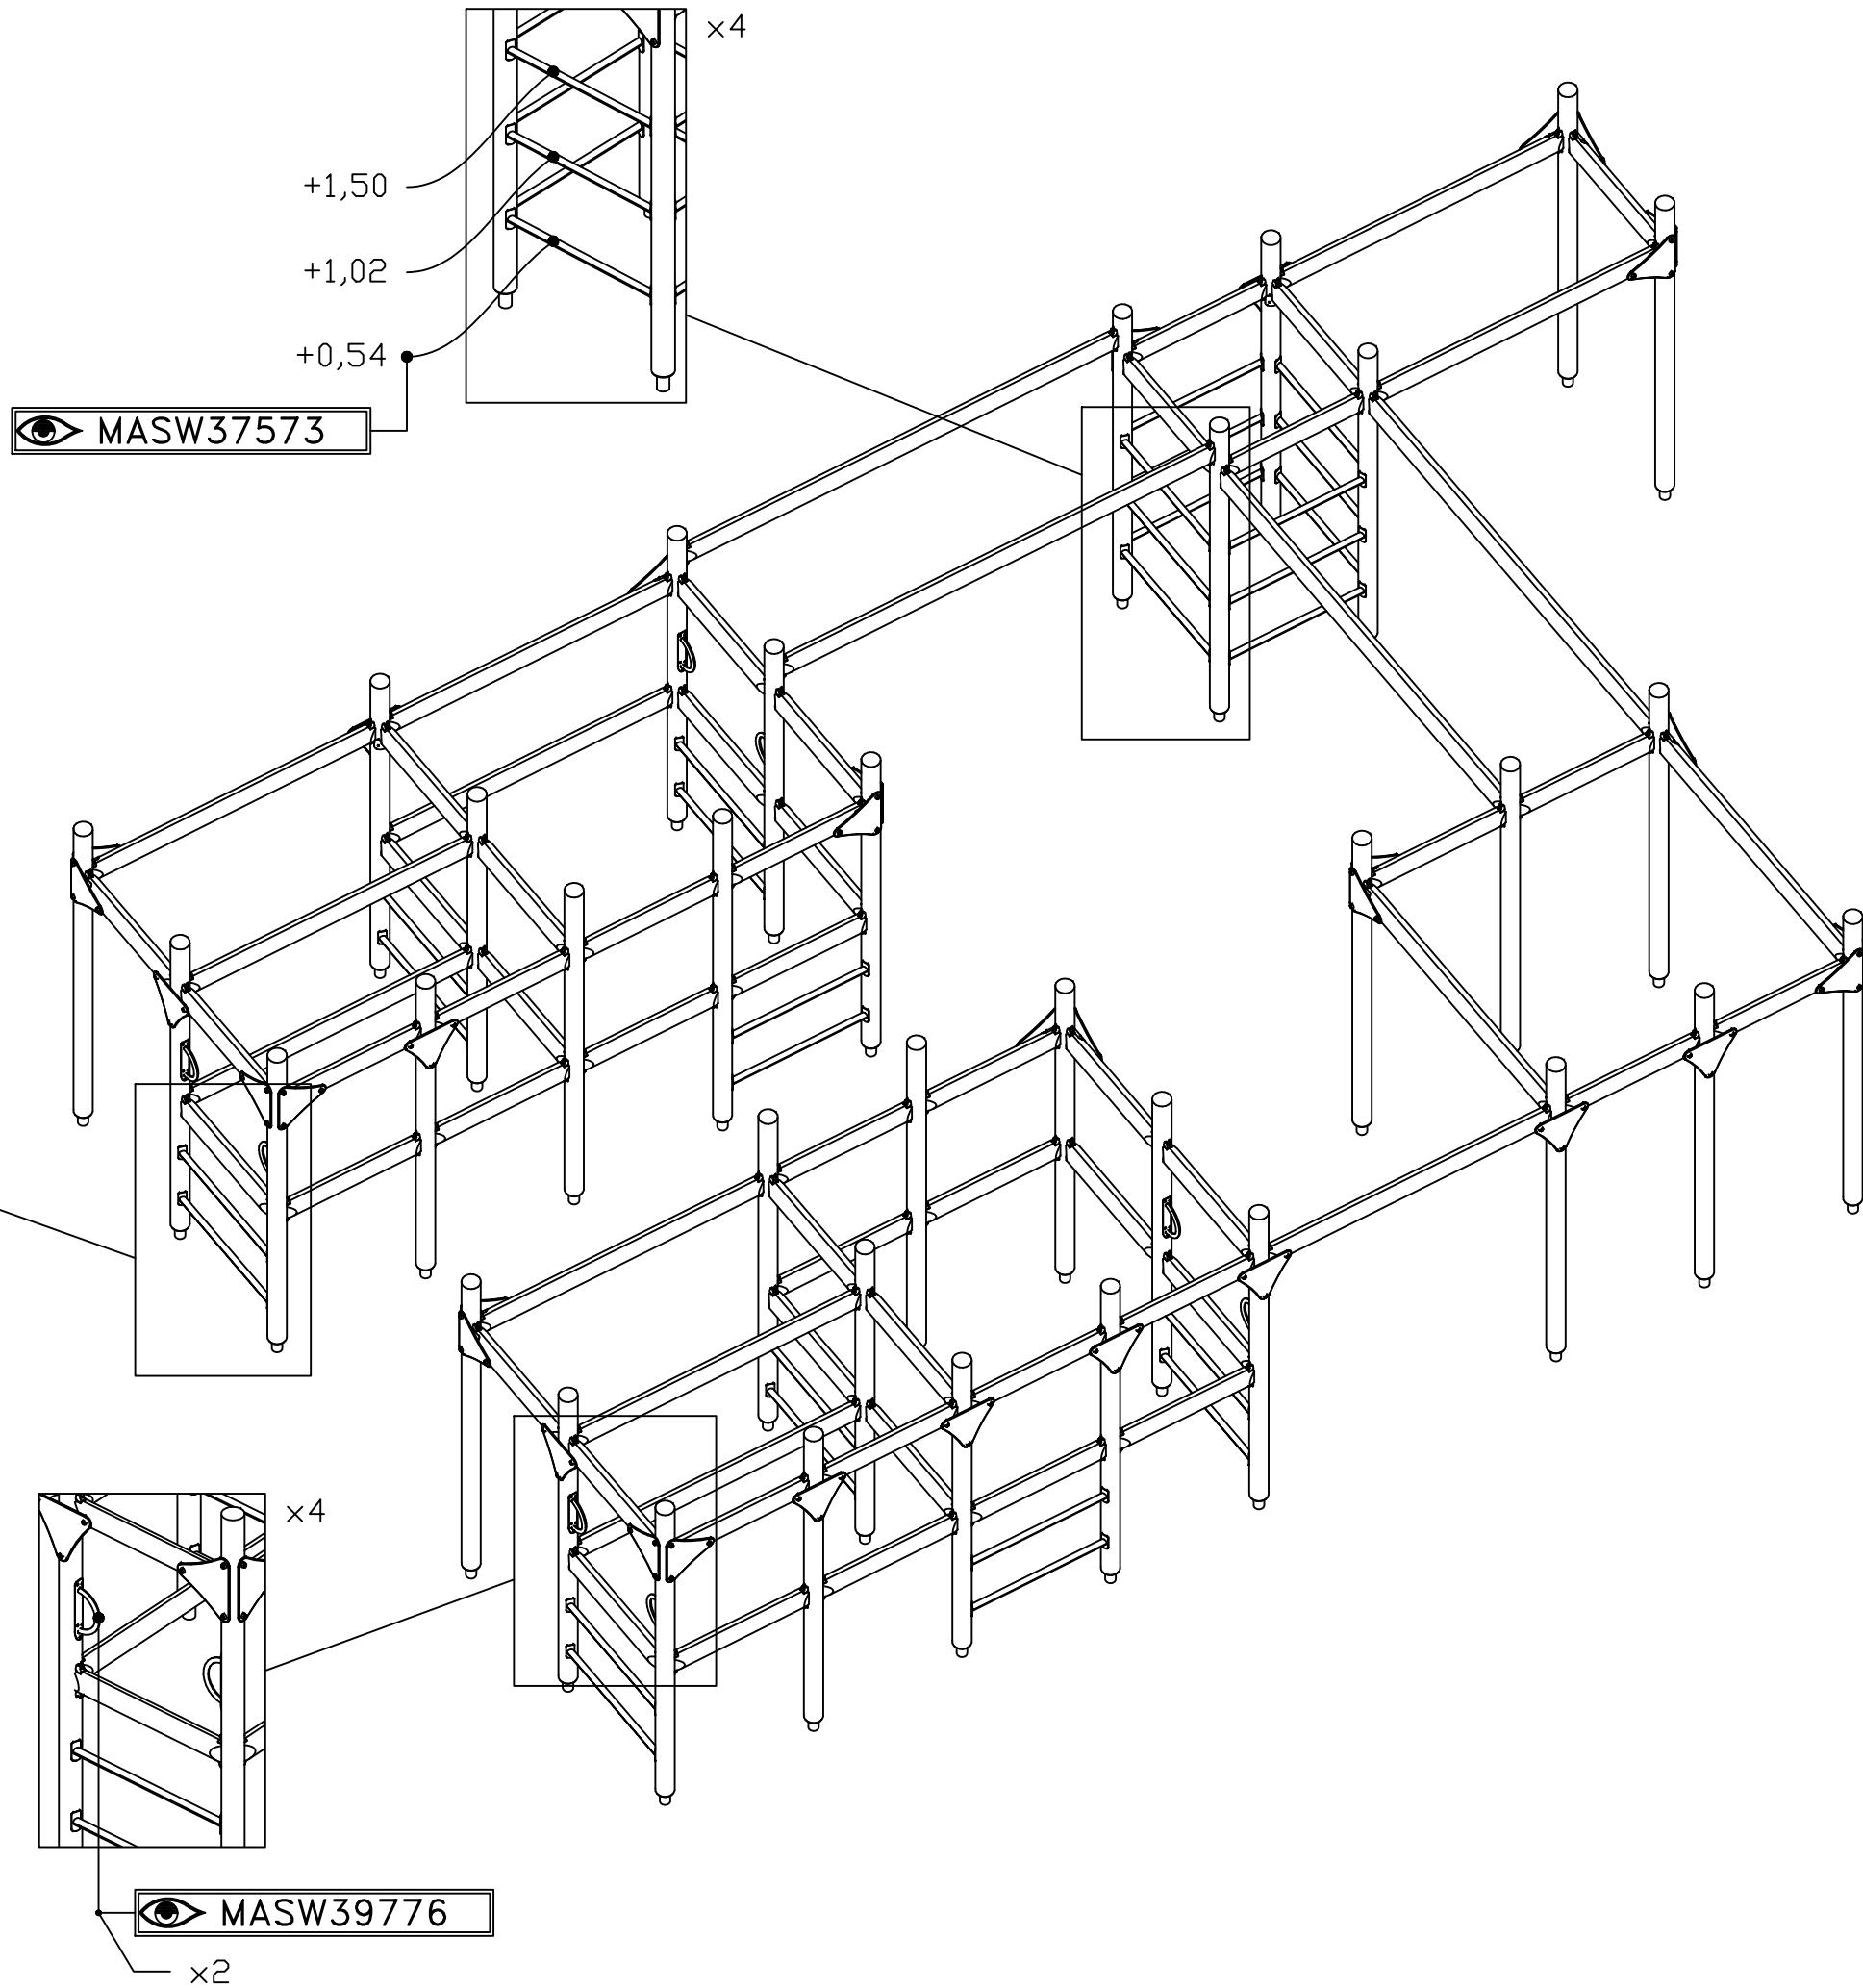

HAGS ANEBY, SWEDEN
+46(0)380-47300
www.hags.com

UniPlay Schæffer Towers
8094807
7/14

LN AA 2023-04-21 0