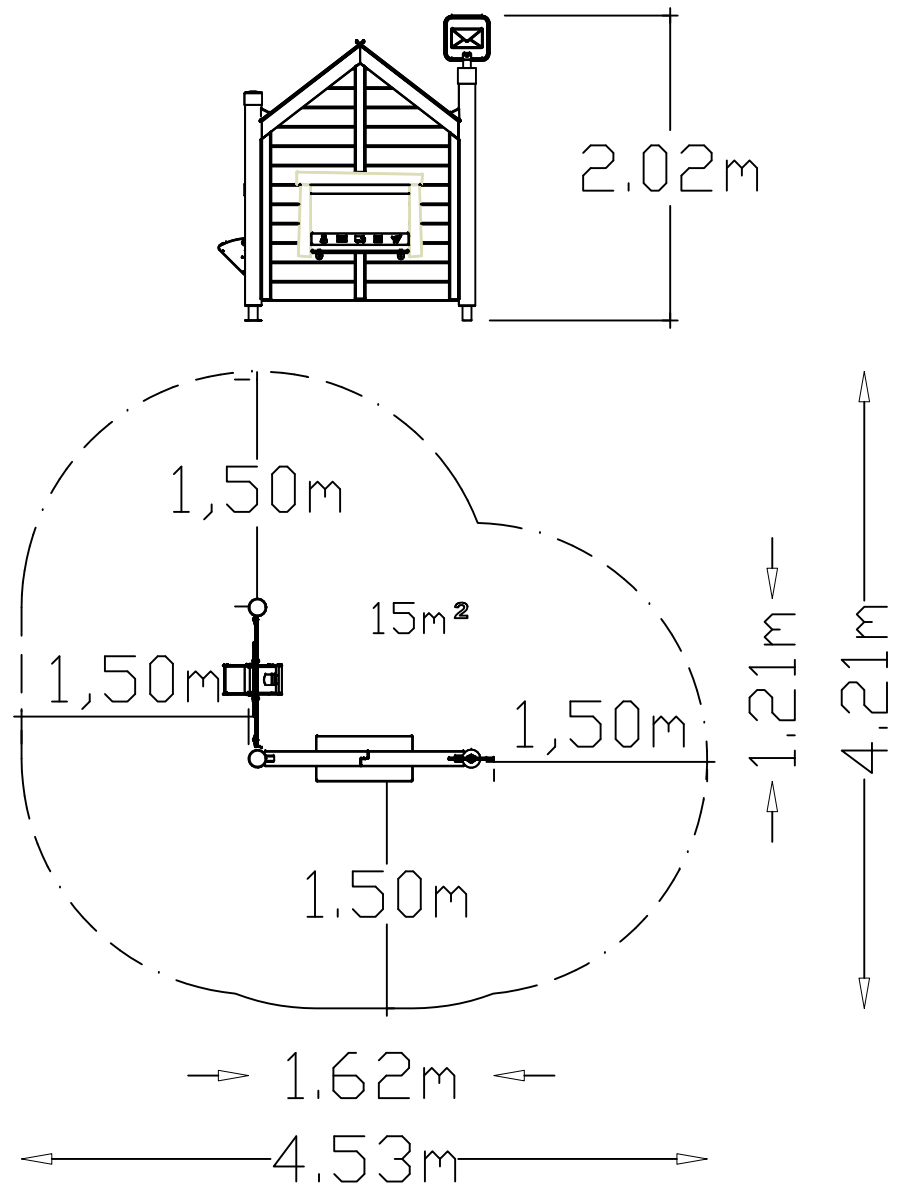

HAGS ANEBY, SWEDEN
+46(0)380-47300
www.hags.com

UniPlay Post
8093986
1/2

LN AA 2022-05-31 1

3h

Varje vecka
Every week
Jede woche
Chaque semaine

Varje säsong
Every season
Jedes Jahr
Chaque saison

Step by Step UniPlay

8093986
SE 1(3)