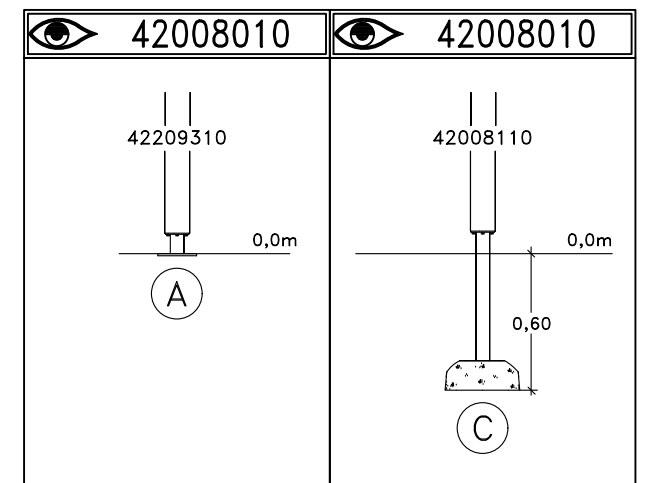

HAGS ANEBY, SWEDEN
+46(0)380-47300
www.hags.com

UniPlay Post
8093986
1/2

LN AA 2022-05-31 1

3h

Varje vecka
Every week
Jede woche
Chaque semaine

Varje säsong
Every season
Jedes Jahr
Chaque saison

Step by Step UniPlay

8093986
SE 1(3)