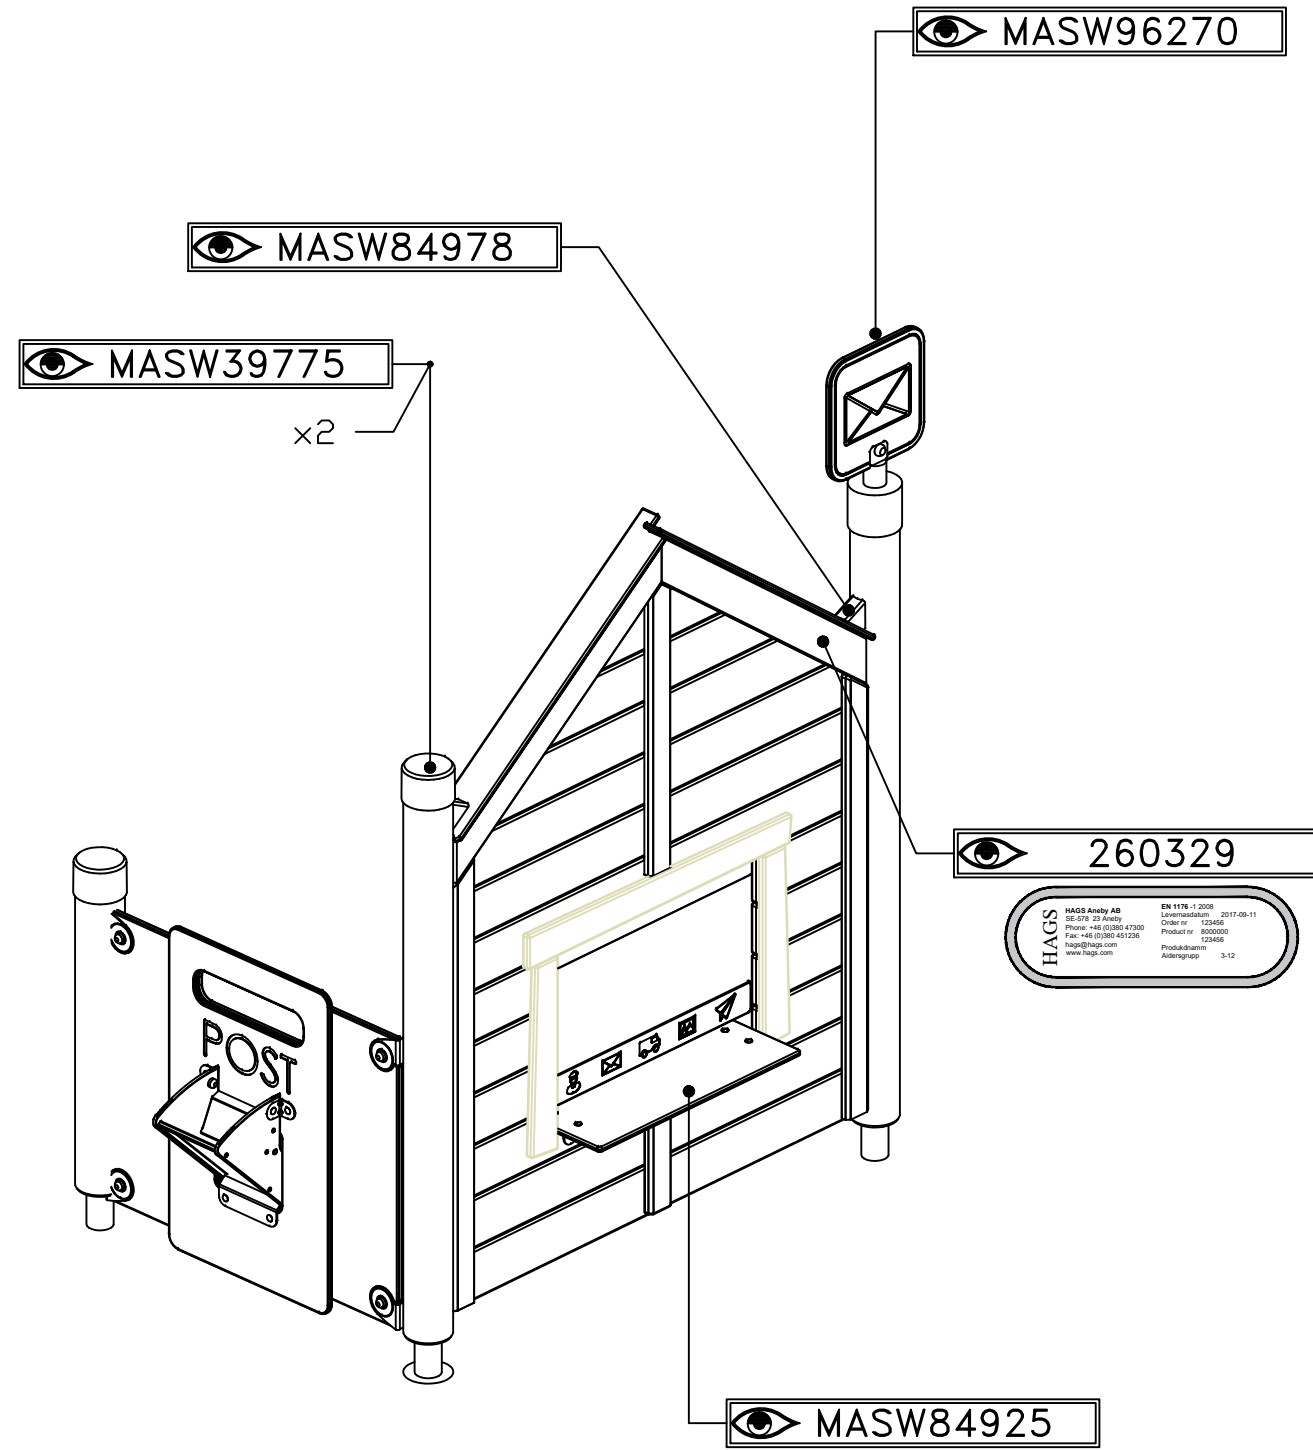

HAGS ANEBY, SWEDEN
+46(0)380-47300
www.hags.com

UniPlay Post
8093986
2/2

LN AA 2022-05-31 1