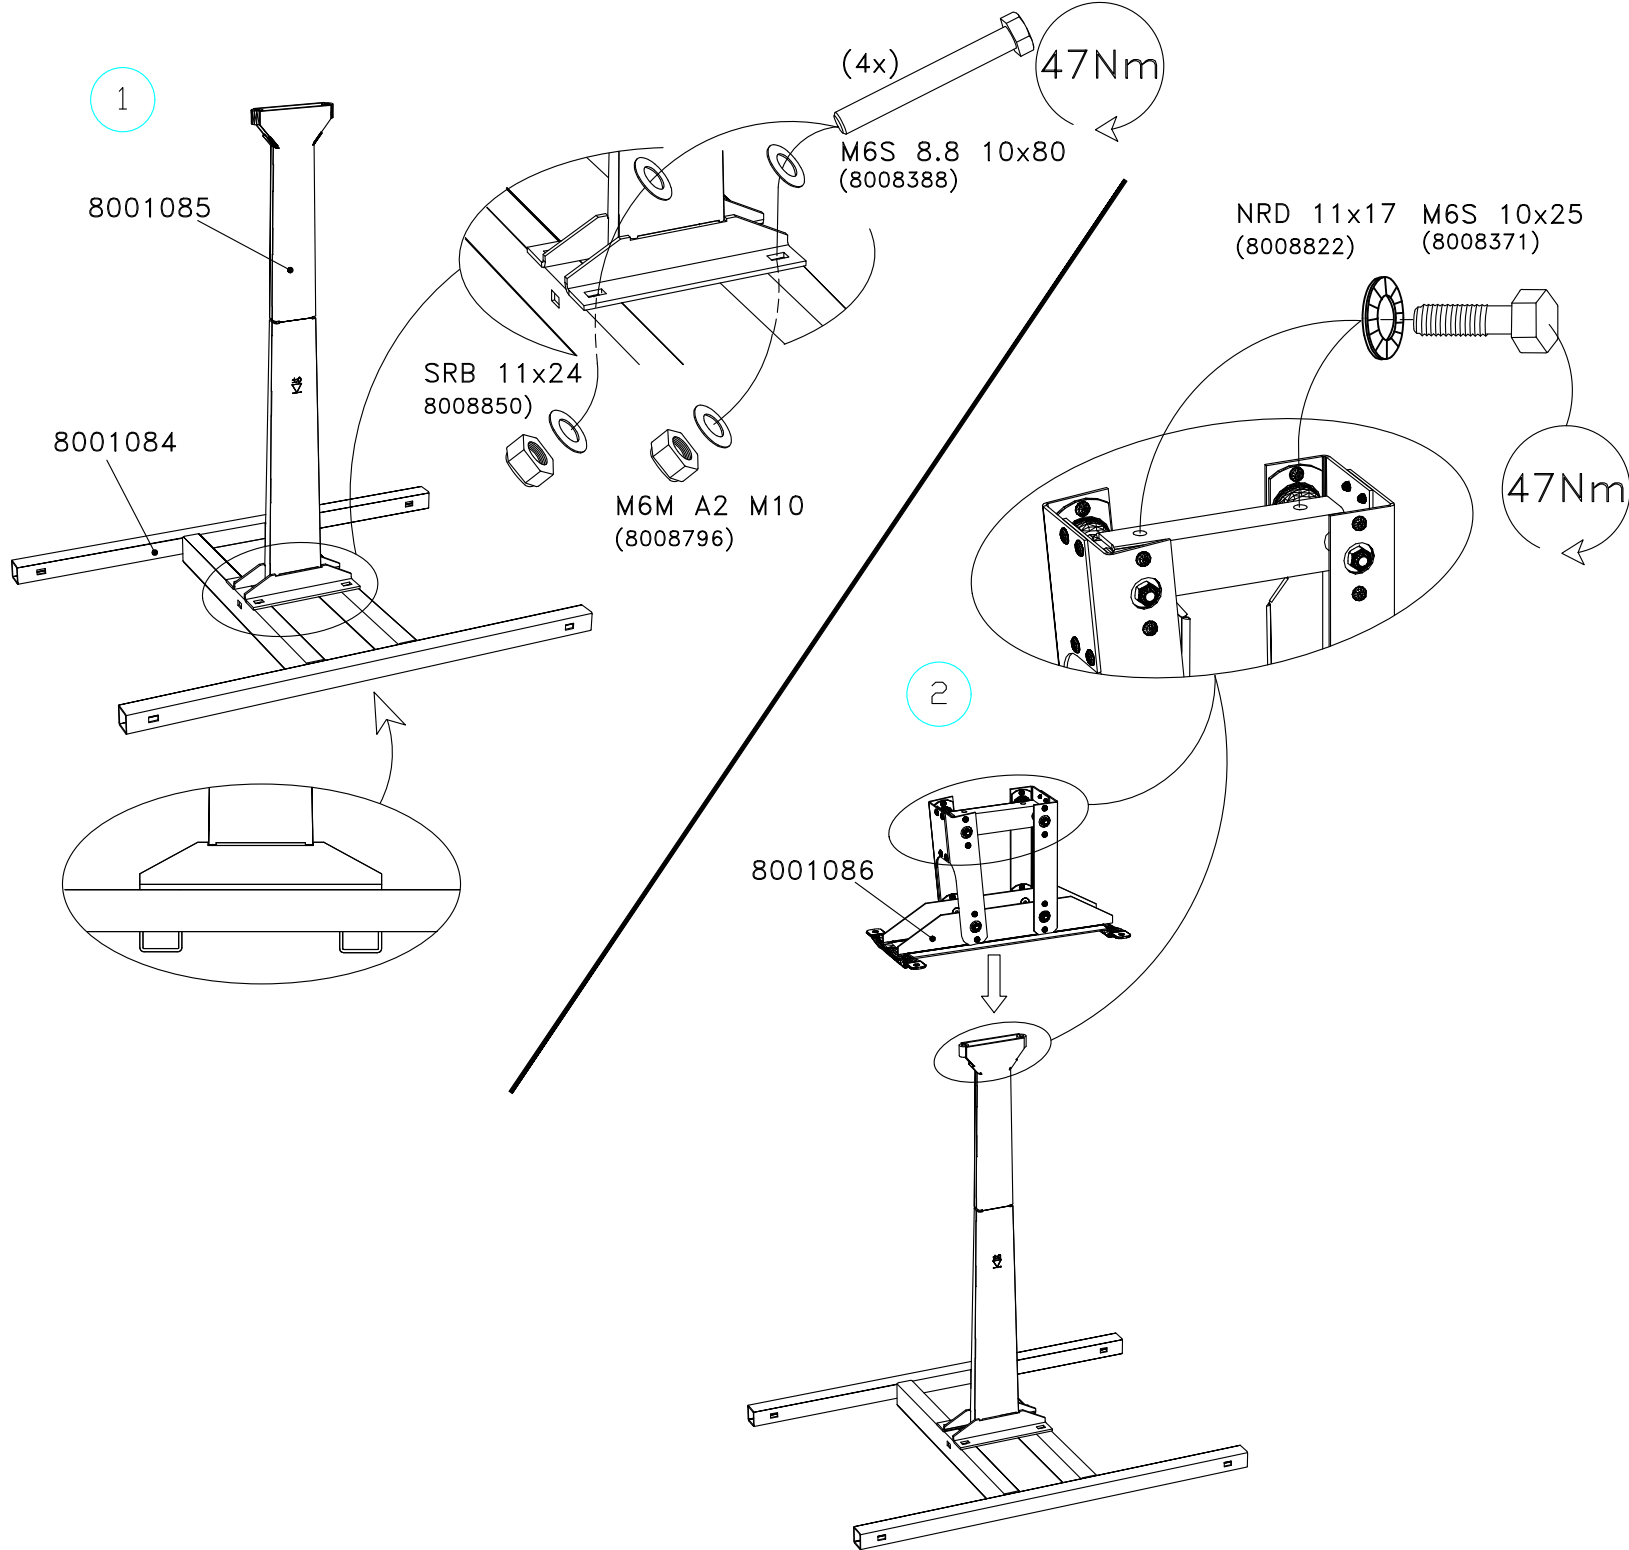

TYPE	HAGS.NO
  0,28x0,33x0,62m	8001086
  L=0,96m	8001085
  0,70x0,95m	8001084
  8002422 (2x)	8002422 (2x)

HAGS ANEBY, SWEDEN
+46(0)380-47300
www.hags.com

Rocking equipment
121550
2(3)

ACJ JW 2024-01-11 6