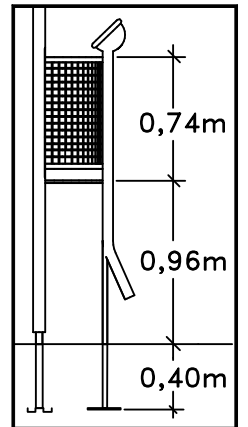

TYPE	HAGS.NO
 0,33x0,71x0,76m	8045152
 2,28m	8045782
 0,36x0,67m	8088469

A	TKFT 6x38 (8008651)	15/7x3 (8035290)				
B	COVER 8 (8005958)	SRB 9x18 (8008849)	M6S 8x20 (8008341)	CAP 8 (8005957)		
C	MVBF 6x30 (8039271)	SRB 7x14 (8008848)	COVER 6 (8005952)	DIST 6 (8005953)	CAP 6 (8005951)	N 6 (8008794)
D	MVBF 8x35 (8039279)	SRB 9x18 (8008849)	COVER 8 (8005958)	DIST 8 (8005959)	CAP 8 (8005956)	N 8 (8008795)