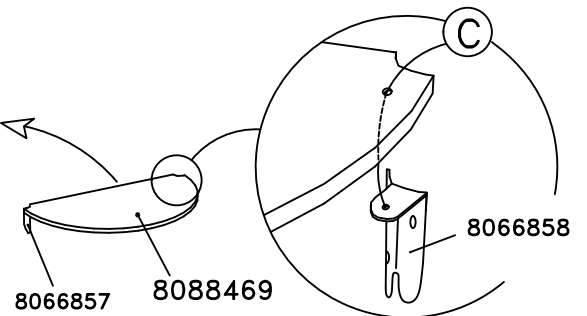

TYPE	HAGS.NO
 0,33x0,71x0,76m	8045152
 2,28m	8045782
 0,36x0,67m	8088469

A	TKFT 6x38 (8008651)	15/7x3 (8035290)				
B	COVER 8 (8005958)	SRB 9x18 (8008849)	M6S 8x20 (8008341)	CAP 8 (8005957)		
C	MVBF 6x30 (8039271)	SRB 7x14 (8008848)	COVER 6 (8005952)	DIST 6 (8005953)	CAP 6 (8005951)	N 6 (8008794)
D	MVBF 8x35 (8039279)	SRB 9x18 (8008849)	COVER 8 (8005958)	DIST 8 (8005959)	CAP 8 (8005956)	N 8 (8008795)