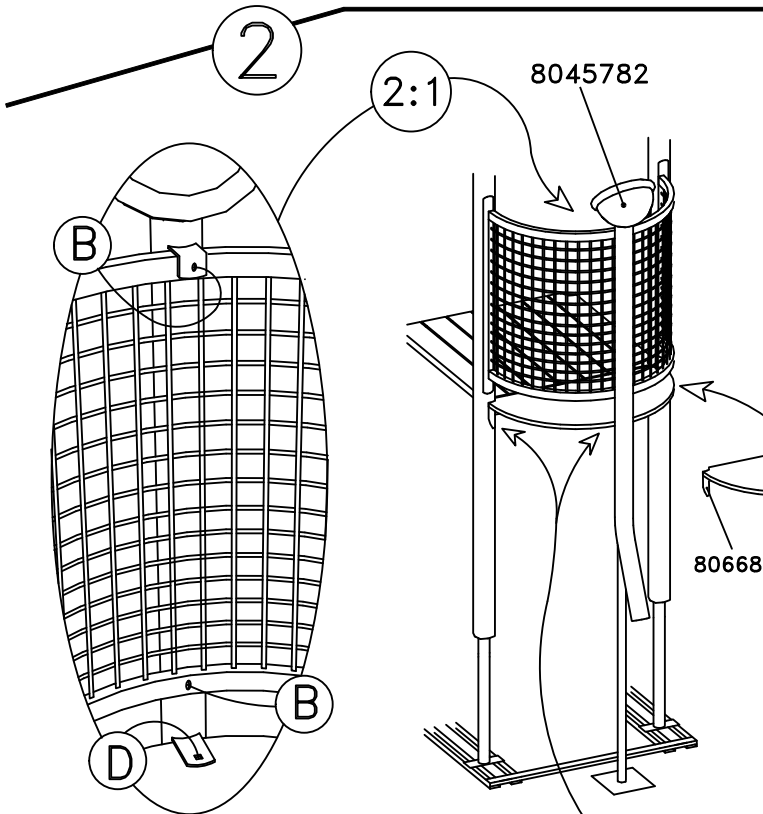

TYPE	HAGS.NO
 0,33x0,71x0,76m	8045152
 2,28m	8045782
 0,36x0,67m	8088469

A	TKFT 6x38 (8008651)	15/7x3 (8035290)				
B	COVER 8 (8005958)	SRB 9x18 (8008849)	M6S 8x20 (8008341)	CAP 8 (8005957)		
C	MVBF 6x30 (8039271)	SRB 7x14 (8008848)	COVER 6 (8005952)	DIST 6 (8005953)	CAP 6 (8005951)	N 6 (8008794)
D	MVBF 8x35 (8039279)	SRB 9x18 (8008849)	COVER 8 (8005958)	DIST 8 (8005959)	CAP 8 (8005956)	N 8 (8008795)