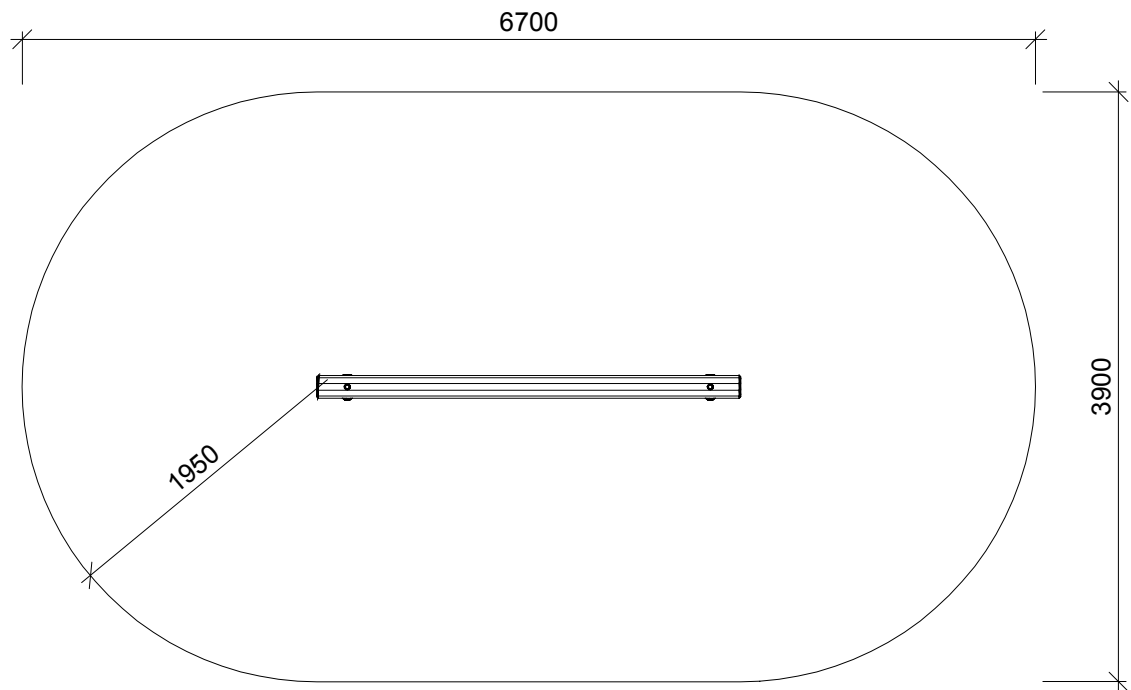

1:50

This drawing is the property of NORLEG and pursuant to current legislation may not be copied, transferred to or used by any third party. Should this drawing be used, a fee of 10% of the assumed contract price will be charged.