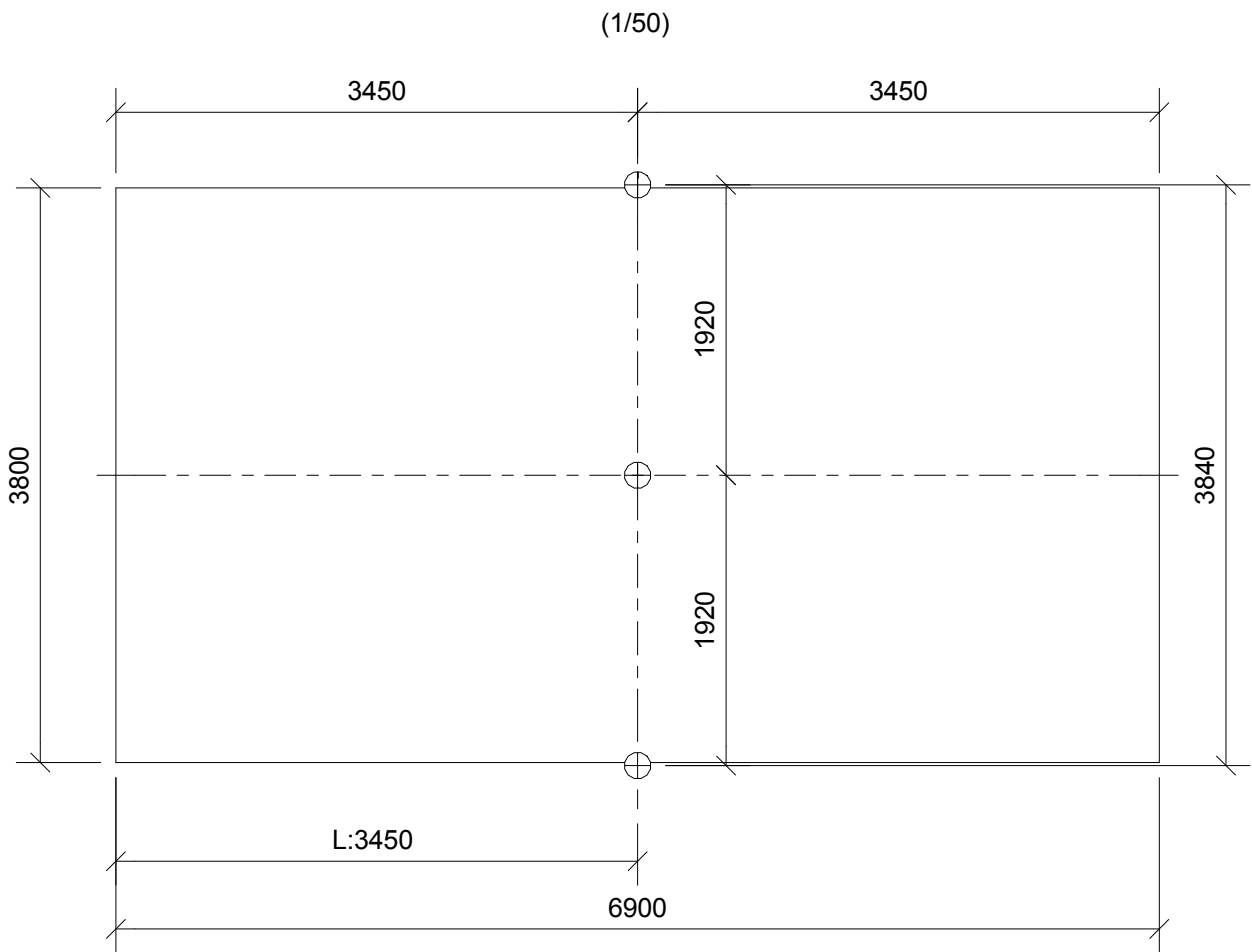

8t

x2

27m²

4,1x6,9x1,8m

~183 kg

0,105m³

Ø18x260cm

60kg

Parts List

QTY	PART NO	DESCRIP.
1	D11367	Ø160/180x2600mm w. fittings
1	D11368	Ø160/180-2600mm w. fittings
1	D11369	Ø160/180-2600mm w. fittings
1	LE20150 -1	Strap seat
1	LE20150-2	Strap seat

Parts List		
QTY	PART NO	DESCRIP.
2	LE15901	3x16, PH
1	LE15910	Name tag
1	LE16599	Sealtite 970 1,5 ml (Glue)