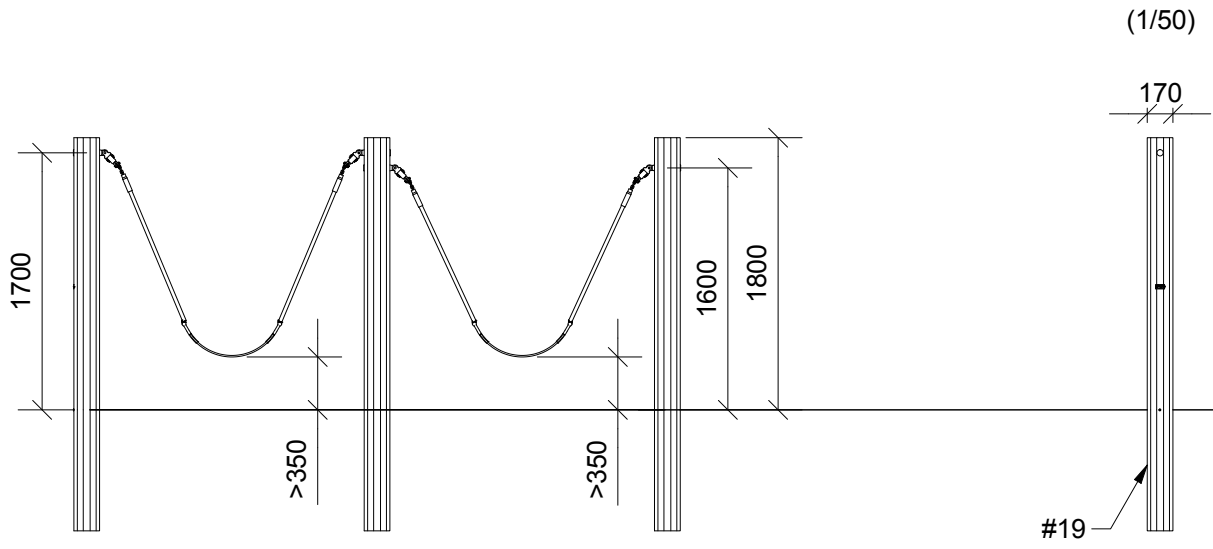

8t

x2

27m²

4,1x6,9x1,8m

~183 kg

0,105m³

Ø18x260cm

60kg

Parts List

QTY	PART NO	DESCRIP.
1	D11367	Ø160/180x2600mm w. fittings
1	D11368	Ø160/180-2600mm w. fittings
1	D11369	Ø160/180-2600mm w. fittings
1	LE20150 -1	Strap seat
1	LE20150-2	Strap seat

Parts List		
QTY	PART NO	DESCRIP.
2	LE15901	3x16, PH
1	LE15910	Name tag
1	LE16599	Sealtite 970 1,5 ml (Glue)