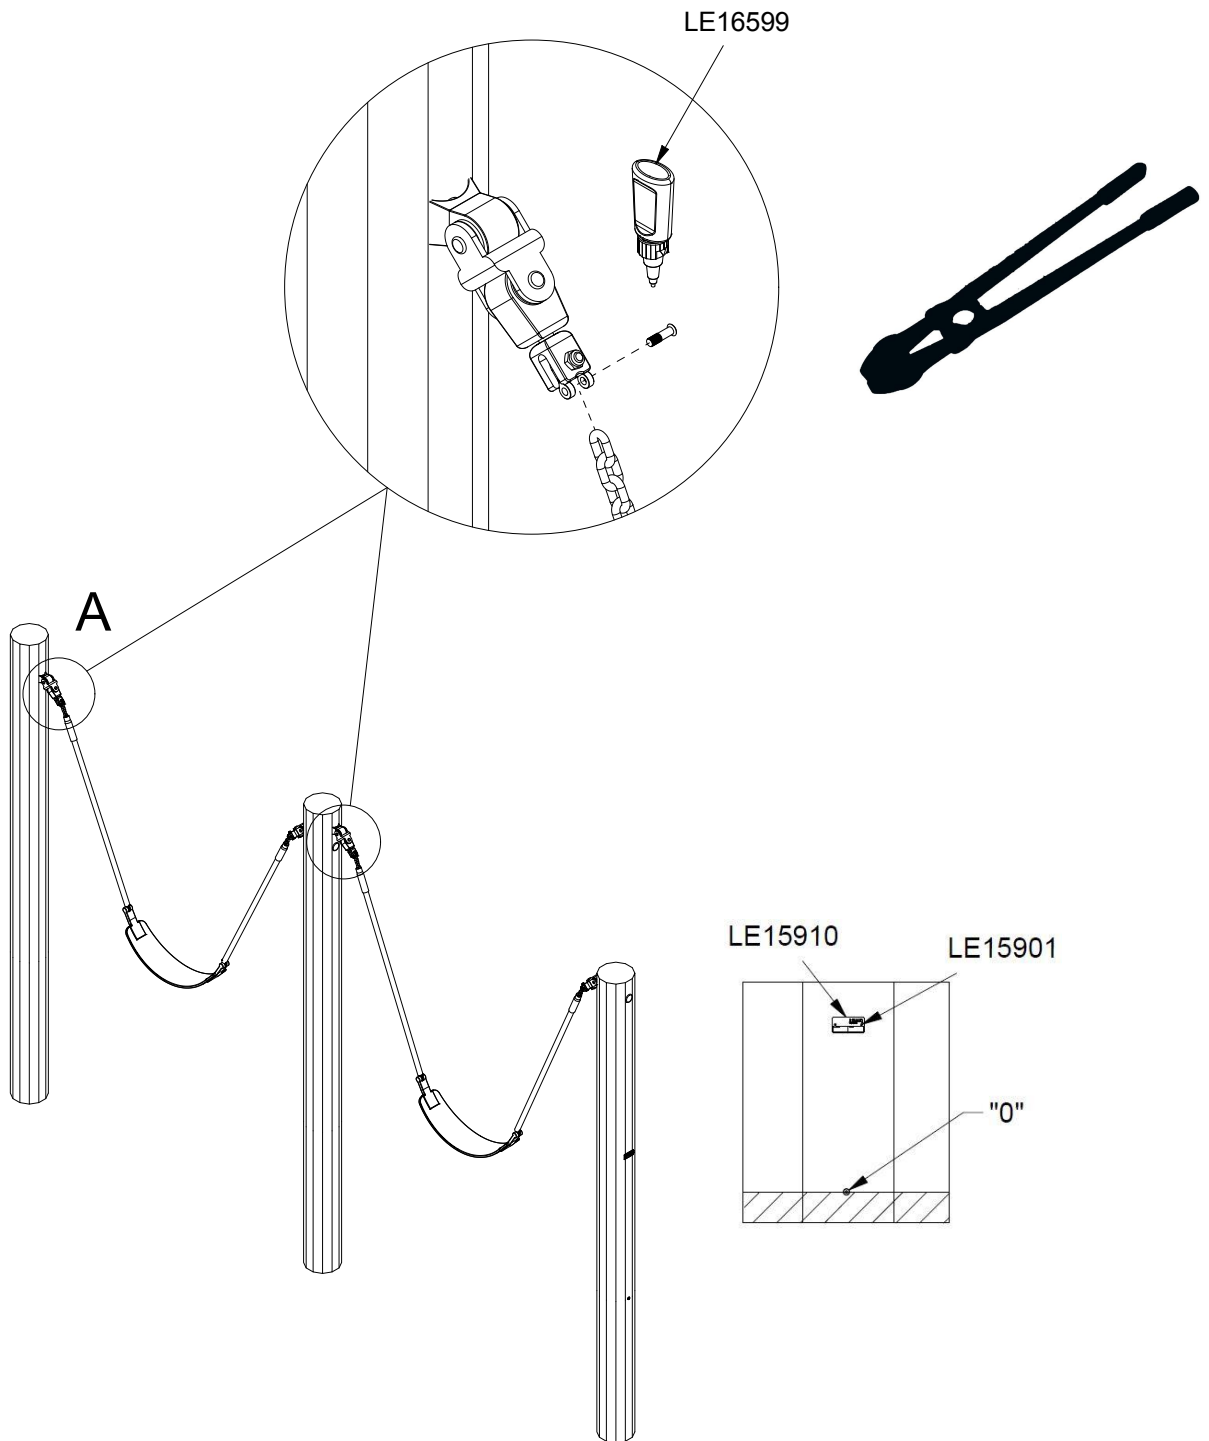

8t

x2

27m²

4,1x6,9x1,8m

~183 kg

0,105m³

Ø18x260cm

60kg

Parts List

QTY	PART NO	DESCRIP.
1	D11367	Ø160/180x2600mm w. fittings
1	D11368	Ø160/180-2600mm w. fittings
1	D11369	Ø160/180-2600mm w. fittings
1	LE20150 -1	Strap seat
1	LE20150-2	Strap seat

Parts List		
QTY	PART NO	DESCRIP.
2	LE15901	3x16, PH
1	LE15910	Name tag
1	LE16599	Sealtite 970 1,5 ml (Glue)