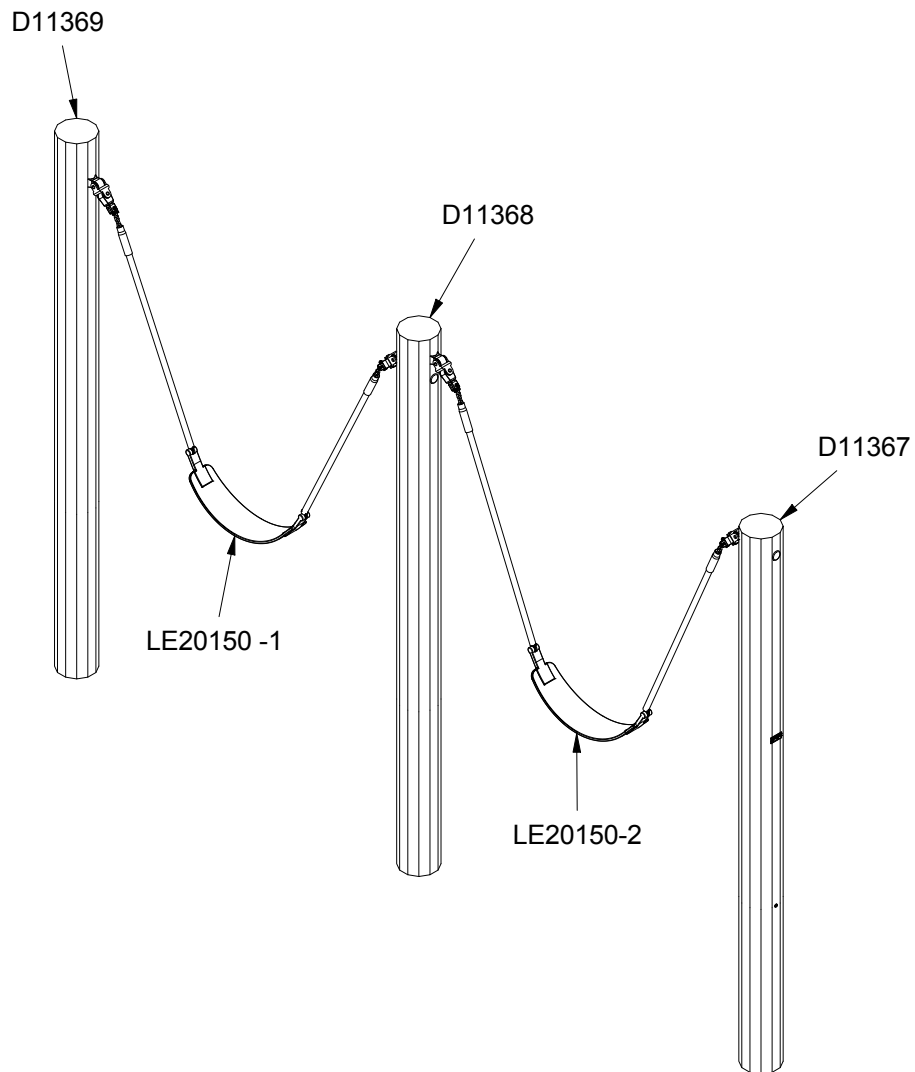

8t

x2

27m²

4,1x6,9x1,8m

~183 kg

0,105m³

Ø18x260cm

60kg

Parts List

QTY	PART NO	DESCRIP.
1	D11367	Ø160/180x2600mm w. fittings
1	D11368	Ø160/180-2600mm w. fittings
1	D11369	Ø160/180-2600mm w. fittings
1	LE20150 -1	Strap seat
1	LE20150-2	Strap seat

Parts List		
QTY	PART NO	DESCRIP.
2	LE15901	3x16, PH
1	LE15910	Name tag
1	LE16599	Sealtite 970 1,5 ml (Glue)