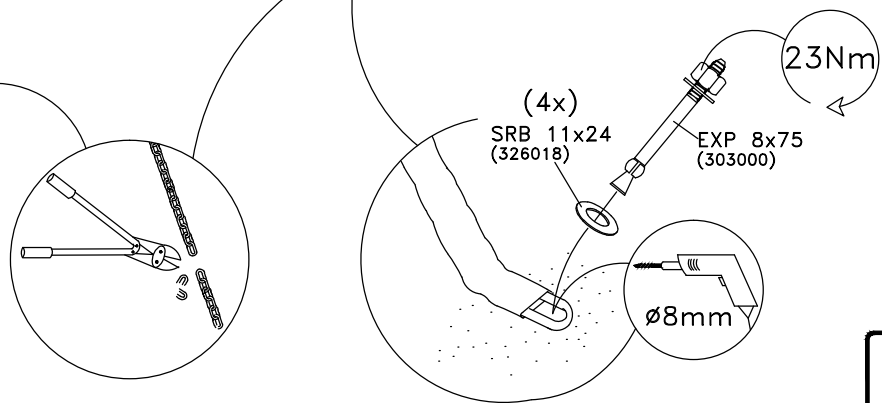

A

TYPE	HAGS.NO
1,9x1,9m	8009656
	8009613
	8009615

B

Screw thr-forming
M8x25-8.8-(ISO7380)
(8008506)

C

HAGS		ANEBY, SWEDEN +46(0)380-47300 www.hags.com	
Funnel Net, OM, Steel Post			
452 710 11			
1(2)			
	TJ		2+

2x24h !

>C20/25
S1-S3

101

HAGS

ANEBY, SWEDEN
+46(0)380-47300
www.hags.com

Funnel Net, OM, Steel Post
452 710 11
2(2)

 TJ - - 2+