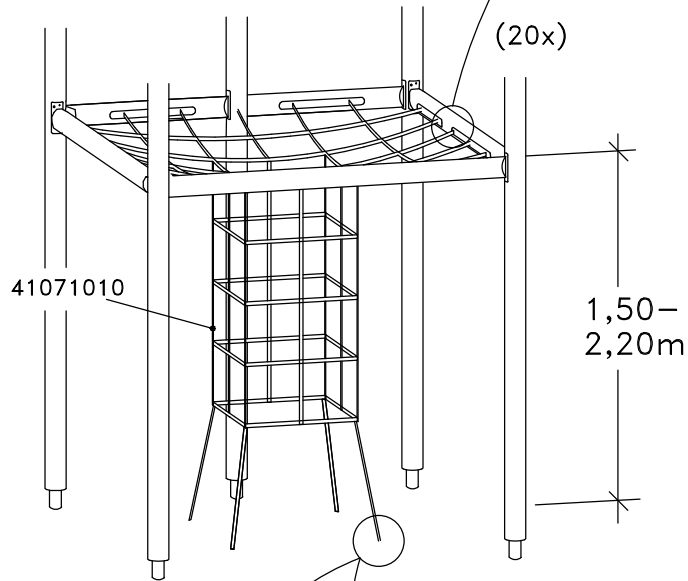

A

TYPE	HAGS.NO
1,9x1,9m	8009656
	8009613
	8009615

B

Screw thr-forming
M8x25-8.8-(ISO7380)
(8008506)

C

HAGS		ANEBY, SWEDEN +46(0)380-47300 www.hags.com	
Funnel Net, OM, Steel Post			
452 710 11			
1(2)			
	TJ		2+