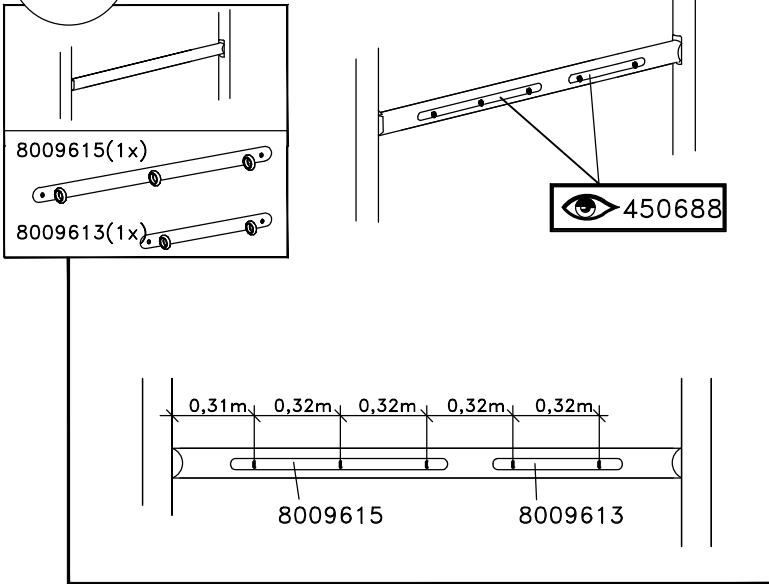

A

TYPE	HAGS.NO
1,9x1,9m	8009656
	8009613
	8009615

B

Screw thr-forming
M8x25-8.8-(ISO7380)
(8008506)

C

HAGS		ANEBY, SWEDEN +46(0)380-47300 www.hags.com	
Funnel Net, OM, Steel Post			
452 710 11			
1(2)			
	TJ		2+