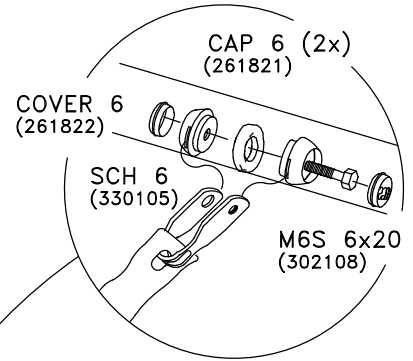

A

TYPE	HAGS.NO
1,9x1,9m	8009656
	8009613
	8009615

B

Screw thr-forming
M8x25-8.8-(ISO7380)
(8008506)

C

HAGS		ANEBY, SWEDEN +46(0)380-47300 www.hags.com	
Funnel Net, OM, Steel Post			
452 710 11			
1(2)			
	TJ		2+

2x24h !

>C20/25
S1-S3

101

HAGS

ANEBY, SWEDEN
+46(0)380-47300
www.hags.com

Funnel Net, OM, Steel Post
452 710 11
2(2)

 TJ - - 2+