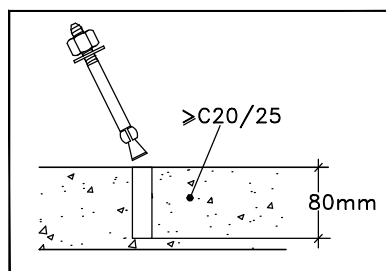

2x24h !

>C20/25
S1-S3

101