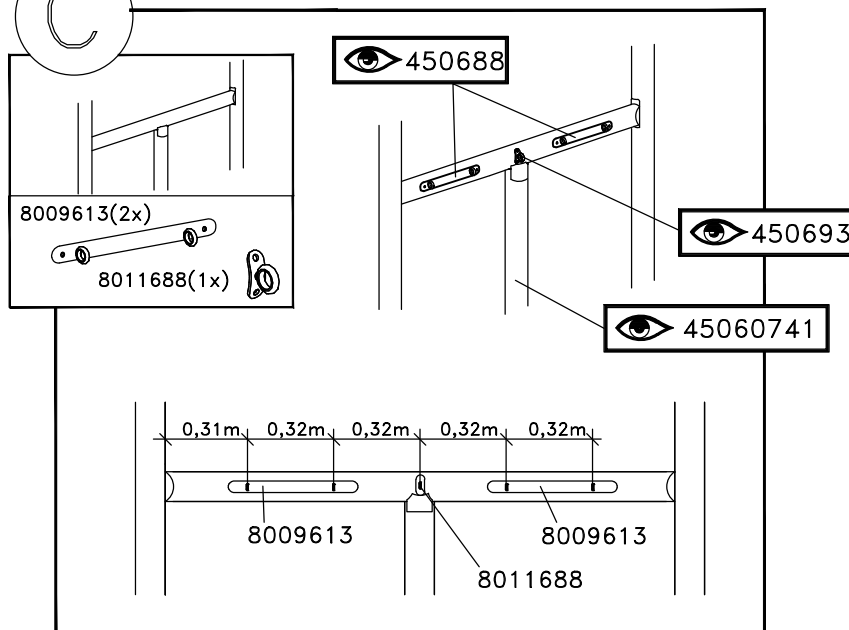

A

TYPE	HAGS.NO
1,9x1,9m	8009656
	8009613
	8009615

B

Screw thr-forming
M8x25-8.8-(ISO7380)
(8008506)

C

HAGS		ANEBY, SWEDEN +46(0)380-47300 www.hags.com	
Funnel Net, OM, Steel Post			
452 710 11			
1(2)			
	TJ		2+