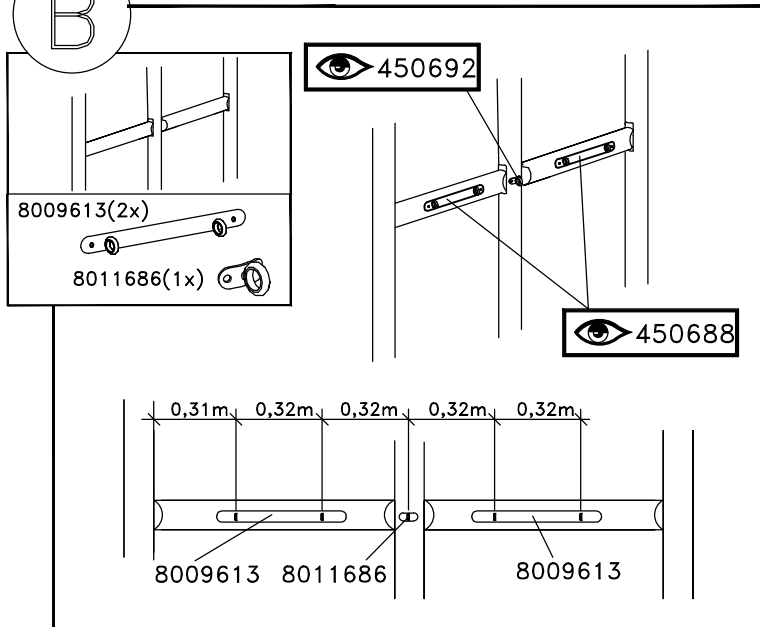

A

TYPE	HAGS.NO
1,9x1,9m	8009656
	8009613
	8009615

B

Screw thr-forming
M8x25-8.8-(ISO7380)
(8008506)

C

HAGS		ANEBY, SWEDEN +46(0)380-47300 www.hags.com	
Funnel Net, OM, Steel Post			
452 710 11			
1(2)			
	TJ		2+