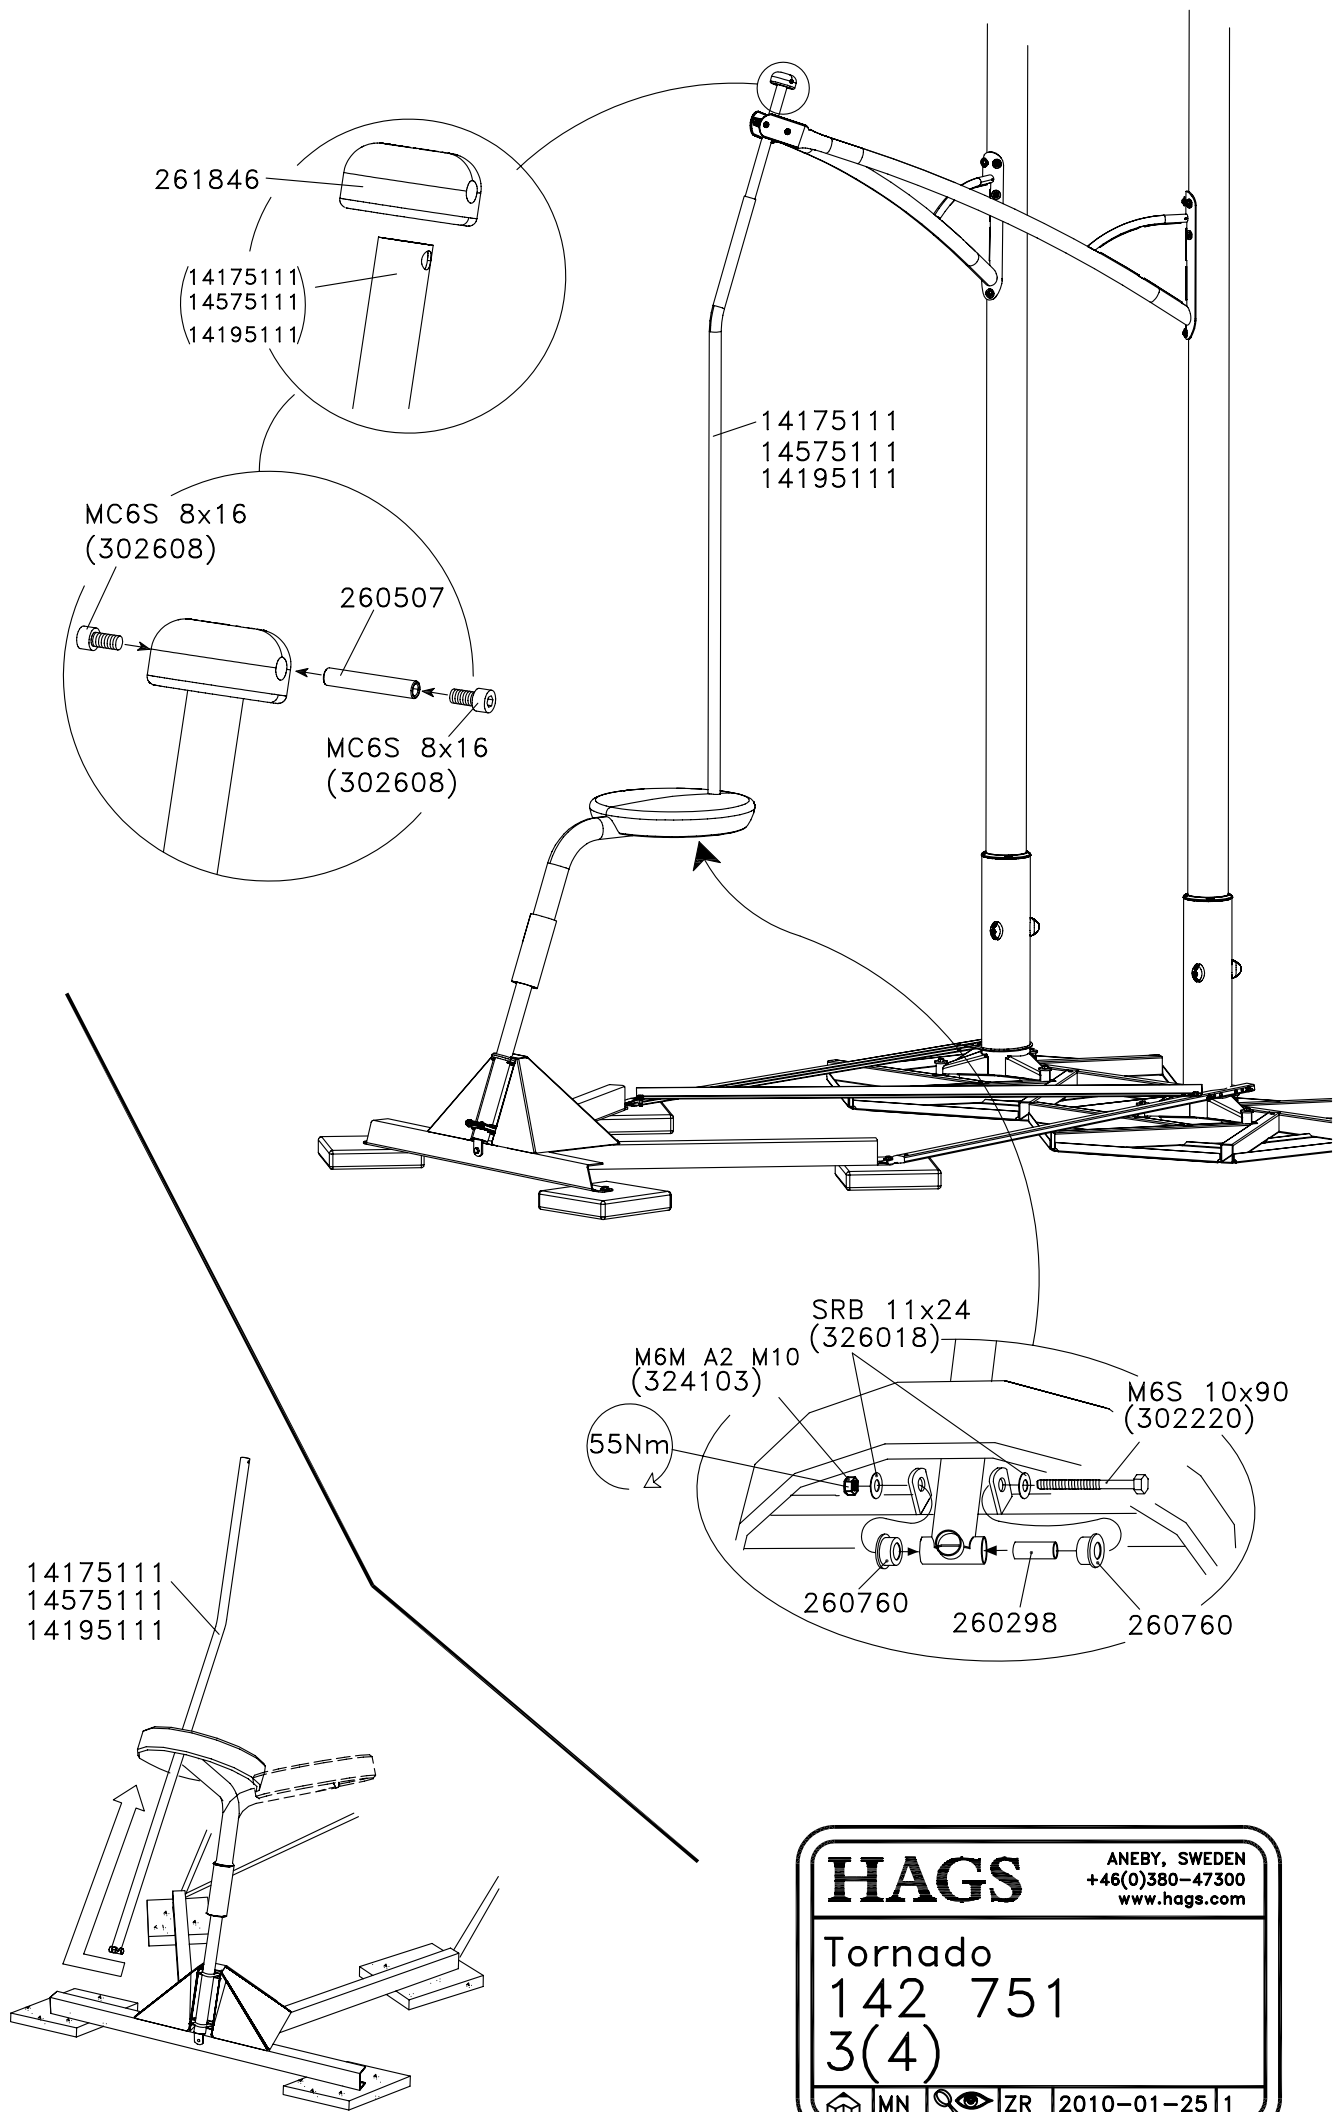

HAGS		ANEBY, SWEDEN	
		+46(0)380-47300	
		www.hags.com	
Tornado			
142 751			
3(4)			
	MN		ZR
		2010-01-25	1